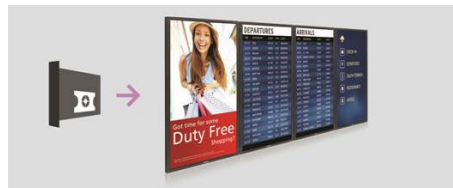

Portrait mounting possible

This display is also able to be safely and reliably mounted in portrait position.

SmartControl

SmartControl lets you remotely control and manage your network of displays via RJ45 and RS232C. Easily fine-tune all display settings including resolution, brightness, contrast and cloning of your settings over your complete network.

FailOver

Keeping your content up and running is critical for demanding commercial applications. While it is unlikely you will face a content disaster, FailOver provides content protection with a revolutionary technology that plays back-up content on screen in the event of a media player failure. FailOver automatically kicks in when the primary input fails. Simply select a primary input connection and a FailOver connection and you're ready for instant protection.

SmartPower

The backlight intensity can be controlled and pre-set by the system to reduce the power consumption by up to 50%, which saves substantially on energy costs.

OPS Insert

Turn your display into an all-in-one digital signage solution and create a display network which is connected, intelligent and secure. Open Pluggable Specification (OPS) is an industry standard slot into which you can add an OPS-standardized media player. This cable free solution gives you the ability to install, use or maintain your hardware whenever you need.

QuadViewer

Be more flexible with your screen real estate. With the ability to play content from up to four separate inputs, all on one screen. QuadViewer is ideal for control rooms, corporate environments, and meeting rooms.