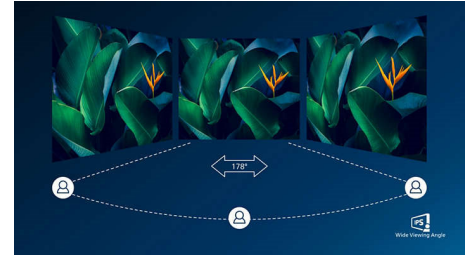

SmartImage Game mode

The new Philips gaming display has quick access OSD fine tuned for gamers, offering you multiple options. "FPS" mode (First person shooting) improves dark themes in games, allowing you to see hidden objects in dark areas. "Racing" mode adapts display with fastest response time, high color, along with image adjustments. "RTS" mode (Real time strategy) has a special SmartFrame mode which enables highlighting of specific area and allows for size and image adjustments. Gamer 1 and Gamer 2 enable you to save personal

325E8SW/89

customized settings based on different games, ensuring best performance.

IPS technology

IPS displays use an advanced technology which gives you extra wide viewing angles of 178/178 degree, making it possible to view the display from almost any angle. Unlike standard TN panels, IPS displays gives you remarkably crisp images with vivid colors, making it ideal not only for Photos, movies and web browsing, but also for professional applications which demand color accuracy and consistent brightness at all times.