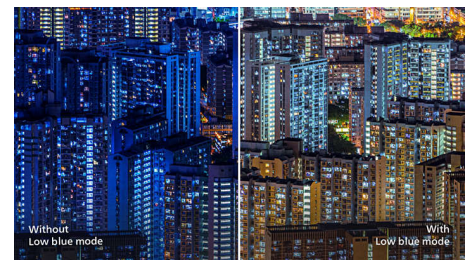

LowBlue Mode

Studies have shown that just as ultra-violet rays can cause eye damage, shortwave length blue light rays from LED displays can cause eye damage and affect vision over time. Developed for wellbeing, Philips LowBlue Mode setting uses a smart software technology to reduce harmful shortwave blue light.