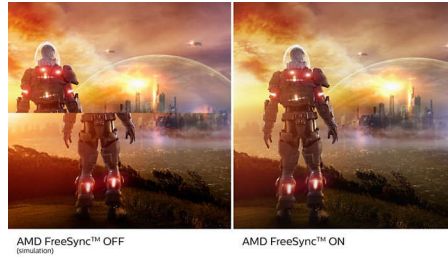

Ultra-smooth gaming

Gaming shouldn't be a choice between choppy gameplay or broken frames. With the new Philips monitor it doesn't have to be. Get fluid, artifact-free performance at virtually any framerate with AMD FreeSync™ technology, smooth quick refresh and ultra-fast response time.