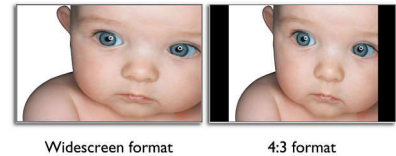

5ms on/off response time

On-Off response time is the period required for a liquid crystal cell to go from active (black) to inactive (white) and back to active (black) again. It is measured in milliseconds. Faster is better: Lower response time means faster transitions and, therefore, results in fewer visible image artifacts in the display of transition of texts and graphics. On-Off response time is a more important measure in the display of business content like documents, graphs and photos.

SmartContrast ratio 25000:1

You want the LCD flat display with the highest contrast and most vibrant images. Philips advanced video processing combined with unique extreme dimming and backlight boosting technology results in vibrant images. SmartContrast will increase the contrast with excellent blacklevel and accurate rendition of dark shades and colors. It gives a bright, lifelike picture with high contrast and vibrant colors.

protected content media such as movies and concerts. It checks the signal to prevent piracy, allowing only legal copies of content to display.

Easy picture format control

Philips easy picture format control on OSD is to switch from the 4:3 aspect ratio to the widescreen mode and back again to match the display's aspect ratio with your content for working with wide documents without scrolling or viewing widescreen media in the widescreen mode and distortion-free, native mode display of 4:3 ratio content.