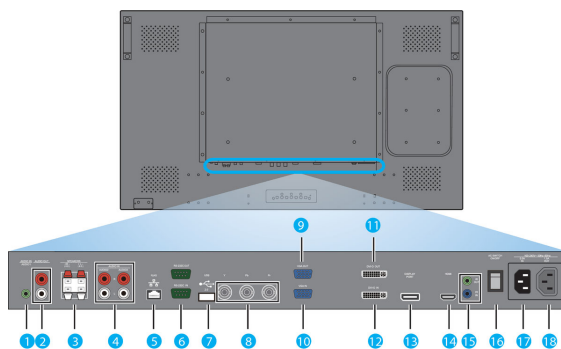

Convenience

- Placement: Portrait, Landscape
- Tiled Matrix: Up to 5 x 5
- Picture in picture: PBP, PIP, POP
- Signal loop through: DVI, VGA, RS232
- Keyboard control: Hidden, Lockable
- Remote control signal: Lockable
- Energy saving functions: Ambient light sensor, Smart Power
- Packaging: Reusable box
- Network controllable: RS232, RJ45

Dimensions

- Bezel thickness: 20mm
- Set dimensions (W x H x D): 1080 x 625.2 x 127 mm
- Set dimensions in inch (W x H x D): 41.6 x 23.0 x 5.1 inch
- Product weight: 29 kg

- Product weight (lb): 63.9 lb
- Wall Mount: 200 x 400 mm

Miscellaneous

- On-Screen Display Languages: English, French, German, Italian, Polish, Turkish, Russian, Simplified Chinese
- Regulatory approvals: CE, FCC, Class B, UL/cUL, CCC, RoHS
- Warranty: Global 3 year warranty

Operating conditions

- Temperature range (operation): 0 - 40 °C
- Relative humidity: 5 - 90 %
- MTBF: 60,000 hour(s)

Power

- Consumption (On mode): Typ. 155W
- Standby power consumption: <1W

Supported Display Resolution

Computer formats

Resolution	Refresh rate
640 x 480	60, 67, 72, 75Hz
800 x 600	56, 60, 72, 75Hz
1024 x 768	60Hz
1280 x 768	60Hz
1280 x 800	60Hz
1280 x 1024	60Hz
1360 x 768	60Hz
1366 x 768	60Hz
1440 x 900	60Hz
1600 x 1200	60Hz
1920 x 1080	60Hz
1920 x 1200	60Hz

Video formats

Resolution	Refresh rate
480i	60Hz
480p	60Hz
576p	50Hz
576i	50Hz
720p	50, 60Hz
1080i	50, 60Hz
1080p	50, 60Hz

Sound

- Built-in speakers: 2 x 12W (RMS)

Issue date 2022-07-14

Version: 4.8.1

12 NC: 8670 000 91965
EAN: 87 12581 65062 9

© 2022 Koninklijke Philips N.V.
All Rights reserved.

Specifications are subject to change without notice.
Trademarks are the property of Koninklijke Philips N.V.
or their respective owners.

www.philips.com