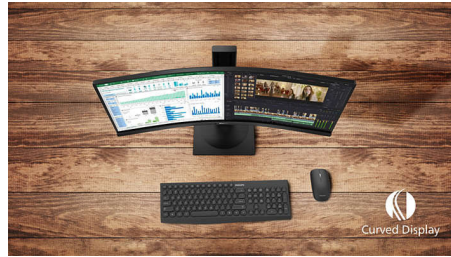

## USB-C Docking with RJ45

Simplify all peripherals from monitor to PC using one-cable docking USB Type-C connector, including networking, high-resolution video output from PC to monitor, and surfing on the Internet without an additional network cable, even without a LAN port on your notebook. RJ45 connection through USB-C offers a fast and secure connection when needed. Getting the fastest data speeds allows you to transfer data from a HDD to your PC faster than ever. Additionally, USB-C with power delivery can even enable you to power and charge your notebook from the monitor, eliminating the need for extra power cables.

## Curved display design

Desktop monitors offer a personal user experience, which suits a curved design very well. The curved screen provides a pleasant yet subtle immersion effect, which focuses on you at the centre of your desk.