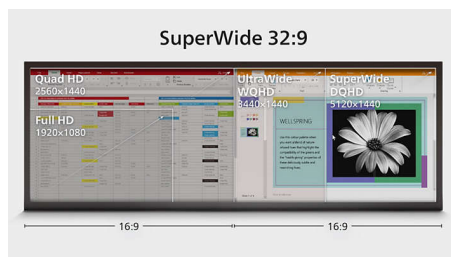

32:9 SuperWide

This monitor's 32:9 SuperWide screen provides users with the ultimate replacement for a multi-screen desktop. With a singular

44.5 inch screen that is equivalent to two 23.8 inch 16:9 QHD monitors, it allows users to work seamlessly without having to daisy chain and increases productivity by offering users a large screen to open complex spreadsheets and view videos in their full form.