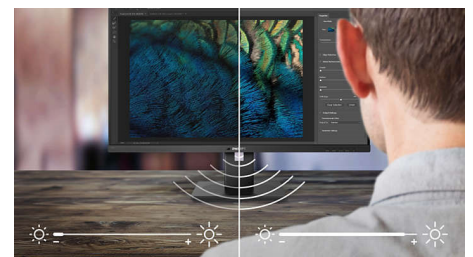

PowerSensor

PowerSensor is a built-in 'people sensor' that transmits and receives harmless infrared signals to determine if the user is present and then automatically reduces monitor brightness when the user steps away from the desk, cutting energy costs by up to 80 percent and prolonging monitor life.