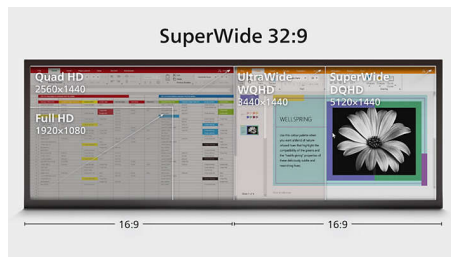

32:9 SuperWide

This monitor's 32:9 SuperWide screen provides users with the ultimate replacement for a multi-screen desktop. With a singular

44.5 inch screen that is equivalent to two 23.8 inch 16:9 QHD monitors, it allows users to work seamlessly without having to daisy chain and increases productivity by offering users a large screen to open complex spreadsheets and view videos in their full form.