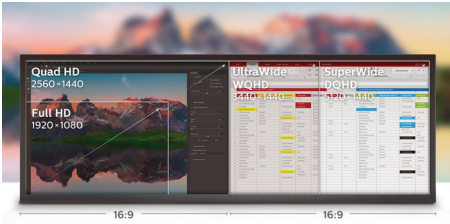

red dot award 2018
winner

PHILIPS

32:9 SuperWide curved LCD display
P Line 49 (48.8" / 124 cm diag.), 5120 x 1440 (Dual QHD)

499P9H1/56

Highlights

32:9 SuperWide

32:9 SuperWide 49" screen, with 5120 x 1440 resolution, is designed to replace multiscreen setups for massive wide view. It's like having two 27" 16:9 Quad HD displays side-by-side. SuperWide monitors offer screen area of dual monitors without the complicated setup.

Specifications

Picture/Display

- LCD panel type: VA LCD
- Backlight type: W-LED system
- Panel Size: 48.8 inch / 124 cm
- Display Screen Coating: Anti-Glare, 2H, Haze 25%
- Effective viewing area: 1193.5 (H) x 335.7 (V) mm at a 1800R curvature*
- Aspect ratio: 32:9
- Maximum resolution: 5120 x 1440 @ 70 Hz*
- Pixel Density: 109 PPI
- Response time (typical): 5 ms (Gray to Gray)*
- Brightness: 450 cd/m²
- Contrast ratio (typical): 3000:1
- SmartContrast: 80,000,000:1
- Pixel pitch: 0.233 x 0.233 mm
- Viewing angle: 178° (H) / 178° (V), @ C/R > 10
- Flicker-free
- Picture enhancement: SmartImage
- Display colors: 16.7 M
- Color gamut (min.): BT. 709 Coverage: 99.67%*, DCI-P3 Coverage: 94.62%*
- Color gamut (typical): NTSC 103%*, sRGB 121%*, Adobe RGB 91%*
- HDR: DisplayHDR 400 certified (DP / HDMI)
- Scanning Frequency: 30 - 230 kHz (H) / 48 - 70 Hz (V); Adaptive sync (for HDMI/DP)
- SmartUniformity: 97 ~ 102%
- Delta E: < 2
- sRGB
- LowBlue Mode
- EasyRead
- Adaptive sync