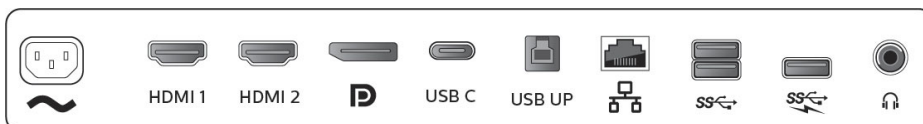

- Height adjustment: 130 mm
- Swivel: -/+ 20 degree
- Tilt: -5~15 degree

Power

- ECO mode: 43.3 W (typ.)
- On mode: 41.25 W (typ.) (EnergyStar test method)
- Standby mode: 0.3 W (typ.)
- Off mode: Zero watts with Zero switch
- Power LED indicator: Operation - White, Standby mode- White (blinking)
- Power supply: Built-in, 100-240VAC, 50-60Hz

Dimensions

- Product with stand(max height): 1194 x 568 x 303 mm
- Product without stand (mm): 1194 x 369 x 156 mm
- Packaging in mm (WxHxD): 1308 x 384 x 553 mm

Weight

- Product with stand (kg): 15.30 kg
- Product without stand (kg): 11.00 kg
- Product with packaging (kg): 21.48 kg

Operating conditions

- Temperature range (operation): 0°C to 40°C °C
- Temperature range (storage): -20°C to 60°C °C
- Relative humidity: 20%-80 %
- Altitude: Operation: +12,000ft (3,658m), Non-operation: +40,000ft (12,192m)
- MTBF (demonstrated): 70,000 hrs (excluded backlight)

Sustainability

- Environmental and energy: EnergyStar 8.0, EPEAT*, TCO Certified Edge, RoHS, WEEE
- Recyclable packaging material: 100 %
- Post consumer recycled plastic: 85%
- Specific Substances: PVC / BFR free housing, Mercury free

Compliance and standards

- Regulatory Approvals: CB, CE Mark, FCC Class B,

SEMKO, cETLus, CU-EAC, TUV Ergo, TUV/GS, EPA, ICES-003, PC-Recycle, PSB

Cabinet

- Front bezel: Black
- Rear cover: Black
- Foot: Black
- Finish: Texture

Accessories

- Included Accessories: Philips RC6 remote control

Issue date 2021-08-25

Version: 6.0.1

12 NC: 8670 001 60686
EAN: 87 12581 76011 3

© 2021 Koninklijke Philips N.V.
All Rights reserved.

Specifications are subject to change without notice.
Trademarks are the property of Koninklijke Philips N.V.
or their respective owners.

www.philips.com

* Radius of the arc of the display curvature in mm

* The maximum resolution works for either HDMI, DP or USB-C input.

* Response time value equal to SmartResponse

* BT. 709 / DCI-P3 Coverage based on CIE1976

* NTSC Area based on CIE1976

* sRGB Area based on CIE1931

* Adobe RGB Coverage based on CIE1976

* DisplayPort 1.4 version is for HDR

* Activities such as screen sharing, on-line streaming video and audio over the Internet can impact your network performance. Your hardware, network bandwidth and its performance will determine overall audio and video quality.

* For USB-C power and charging function, your Notebook/device must support USB-C standard Power Delivery specifications. Please check with your Notebook user manual or manufacturer for more details.

* For Video transmission via USB-C, your Notebook/device must support USB-C DP Alt mode

* If your Ethernet connection seems slow, please enter OSD menu and select USB 3.0 or higher version which can support the LAN speed to 1G.

* EPEAT rating is valid only where Philips registers the product. Please visit <https://www.epeat.net/> for registration status in your country.

* The monitor may look different from feature images.