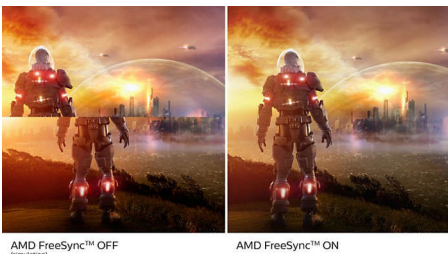

Ultra-smooth gaming

Gaming shouldn't be a choice between choppy gameplay or broken frames. With the new Philips monitor it doesn't have to be. Get fluid,

artifact-free performance at virtually any framerate with AMD FreeSync™ technology, smooth quick refresh and ultra-fast response time.