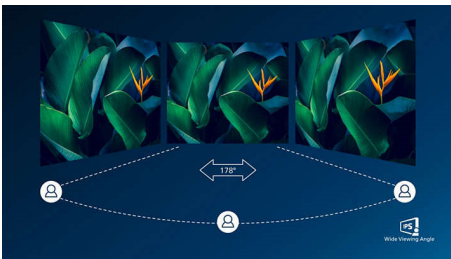

- SmartContrast for rich black details
- IPS LED wide view technology for image and color accuracy
- 4-sided frameless display

PHILIPS

Full HD LCD monitor
E Line 27" (68.6 cm), 1920 x 1080 (Full HD)

Highlights

4-sided frameless

Extremely minimizing 4-sided bezels on this virtually frameless display gives minimalist look and offers an expansive viewing experience. Expand your productivity and make you focus on the vivid images with seamless visions. Significant wide view without distraction even multi monitor set-up in pivot mode.

IPS technology

IPS displays use an advanced technology which gives you extra wide viewing angles of 178/178 degree, making it possible to view the display from almost any angle. Unlike standard TN panels, IPS displays gives you remarkably crisp images with vivid colors, making it ideal not only for Photos, movies and web browsing, but also for professional applications which demand color accuracy and consistent brightness at all times.