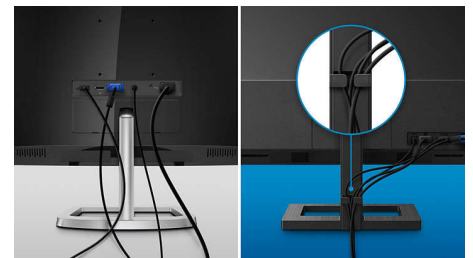

Cable management

Cable management is an intimate design that maintains tidy workspace by organizing cables and wires required for the operation of a display device.

4-sided
Frameless

Wide Viewing
Angle

AMD
FreeSync

Fast Response
1ms MPRT

SmartImage™
Game

Flicker-free

LowBlue Mode

Wide Viewing
Angle

EasySelect

Full HD
1080p