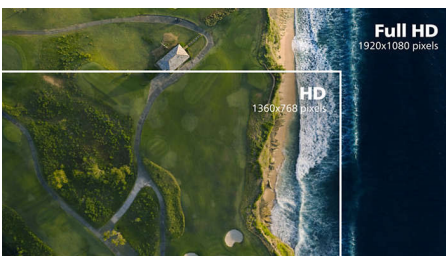

16:9 Full HD display

Picture quality matters. Regular displays deliver quality, but you expect more. This display features enhanced Full HD 1920 x 1080

resolution. With Full HD for crisp detail paired with high brightness, incredible contrast and realistic colours, expect a true-to-life picture.