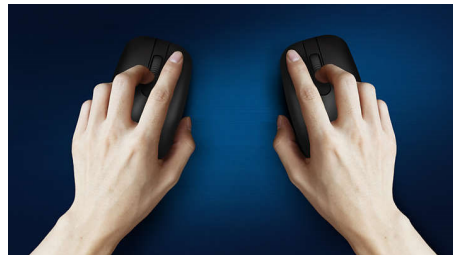

PHILIPS

Keyboard-mouse combo
3 buttons 2.4GHz Wireless, Optical Sensor

SPT6324/94

Highlights

Familiar keyboard layout

Familiar layout for easy typing

Quiet-typing

Low-profile keys for comfortable quiet typing

Thin profile design

Thin profile design looks great on your desk

Smooth optical tracking

High definition optical tracking for smooth control

Comfortable ergonomic design

Comfortable ergonomic mouse design feels great

Ambidextrous mouse design

Ambidextrous shape feels good in right or left hand

Keystrokes for durability

Keys last millions of keystrokes for durability

Water resistant keys

Life can be messy. With this water resistant keyboard, the occasional spill or spray off is no problem. These keyboards are built to last.