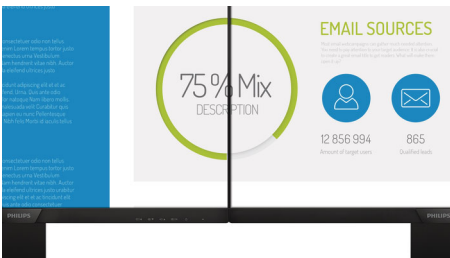

UltraNarrow Border

The new Philips displays feature ultra-narrow borders which allow for minimal distractions and maximum viewing size. Especially suited for multi-display or tiling setup like gaming, graphic design and professional applications, the ultra-narrow border display gives you the feeling of using one large display.