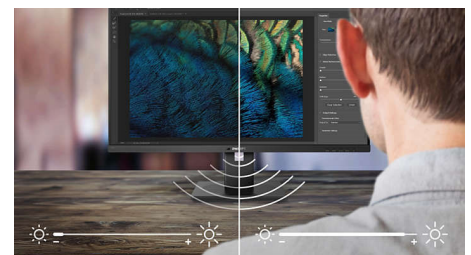

PowerSensor

PowerSensor is a built-in 'people sensor' that transmits and receives harmless infrared signals to determine if user is present and automatically reduces monitor brightness when user steps away from the desk, cutting energy costs by up to 80 percent and prolonging monitor life