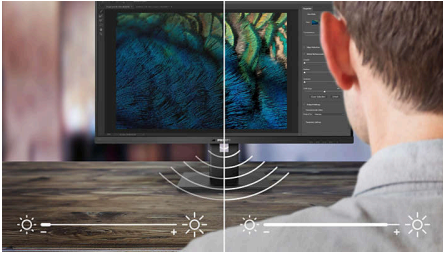

Highlights

PowerSensor

PowerSensor is a built-in 'people sensor' that transmits and receives harmless infrared signals to determine if user is present and automatically reduces monitor brightness when user steps away from the desk, cutting energy costs by up to 80 percent and prolonging monitor life