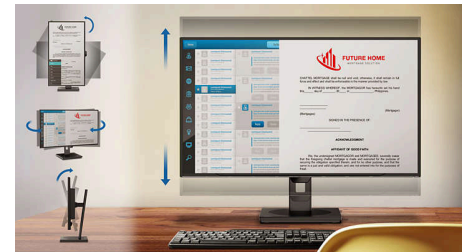

EasyRead mode

EasyRead mode for a paper-like reading experience

SmartErgoBase

The SmartErgoBase is a monitor base that delivers ergonomic display comfort and provides cable management. The base can swivel, tilt and rotate to various angles to ensure maximum comfort. The height adjustable stand guarantees the optimal viewing level, reducing the physical strains of a long workday, while cable management reduces cable clutter and keeps the workspace neat and professional.