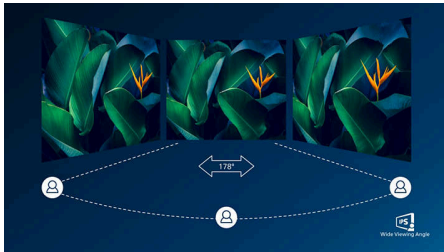

IPS technology

IPS displays use an advanced technology which gives you extra wide viewing angles of 178/178 degree, making it possible to view the display from almost any angle - even in 90 degree Pivot mode! Unlike standard TN panels, IPS displays gives you remarkably crisp images with vivid colors, making it ideal not only for Photos, movies and web browsing, but also for professional applications which demand color accuracy and consistent brightness at all times.