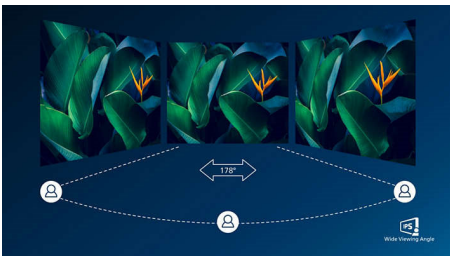

PHILIPS

LCD monitor with USB-C
B Line 24 (23.8" / 60.5 cm diag.), 1920 x 1080 (Full HD)

243B9H/69

Highlights

USB-C connection

This Philips display features a USB type-C connector with power delivery. With intelligent and flexible power management, you can power charge your compatible device directly. Its slim, reversible USB-C allows for easy, one-cable connection. You can watch high resolution video and transfer data at a super-speed, while powering up and re-charging your compatible device at the same time.

IPS technology

IPS displays use an advanced technology which gives you extra wide viewing angles of 178/178 degree, making it possible to view the display from almost any angle - even in 90 degree Pivot mode! Unlike standard TN panels, IPS displays gives you remarkably crisp images with vivid colors, making it ideal not only for Photos, movies and web browsing, but also for professional applications which demand color accuracy and consistent brightness at all times.