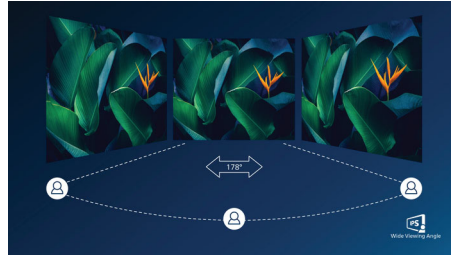

Crystalclear images

These Philips screens deliver Crystalclear, Quad HD 2560x1440 or 2560x1080 pixel images. Utilizing high performance panels with high density pixel count, enabled by high bandwidth sources like USB-C, Displayport, HDMI, these new displays will make your images and graphics come alive. Whether you are demanding professional requiring extremely detailed information for CAD-CAM solutions, using 3D graphic applications or a financial wizard working on huge spreadsheets,

Philips displays will give you Crystalclear images.

IPS technology

IPS displays use an advanced technology which gives you extra wide viewing angles of 178/178 degree, making it possible to view the display from almost any angle - even in 90 degree Pivot mode! Unlike standard TN panels, IPS displays gives you remarkably crisp images with vivid colors, making it ideal not only for Photos, movies and web browsing, but also for professional applications which demand color accuracy and consistent brightness at all times.