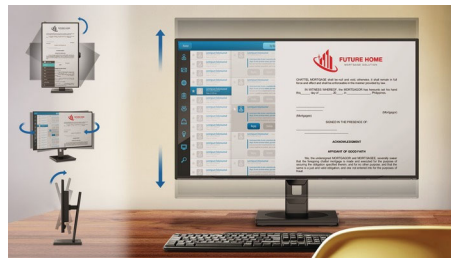

Philips displays will give you Crystalclear images.

IPS technology

IPS displays use an advanced technology which gives you extra wide viewing angles of 178/178 degree, making it possible to view the display from almost any angle - even in 90 degree Pivot mode! Unlike standard TN panels, IPS displays gives you remarkably crisp images with vivid colors, making it ideal not only for Photos, movies and web browsing, but also for professional applications which demand color accuracy and consistent brightness at all times.

SmartErgoBase

The SmartErgoBase is a monitor base that delivers ergonomic display comfort and provides cable management. The base can swivel, tilt and rotate to various angles to ensure maximum comfort. The height adjustable stand guarantees the optimal viewing level, reducing the physical strains of a long workday, while cable management reduces cable clutter and keeps the workspace neat and professional.