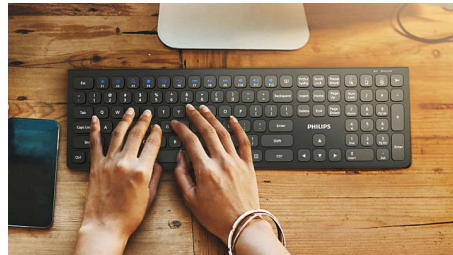

- Keys last millions of keystrokes for durability

Designed for performance

- Convenient multi-media shortcuts
- Low-profile keys are quick and stylish looking

PHILIPS

Wired keyboard-mouse combo
Plug and play Multimedia shortcuts, Optical Sensor, Up to 1200 DPI

SPT6207B/40

Highlights

Smooth optical tracking

High-definition optical tracking for smooth control

Comfortable ergonomic design

Comfortable ergonomic mouse design feels great

Keystrokes for durability

Keys last millions of keystrokes for durability

Multi-media shortcuts

With these multi-media shortcuts, you can easily switch to music, volume or video play by a simple click.

Low-profile keys

The low-profile keys add a stylish look and are quick and responsive for typing.