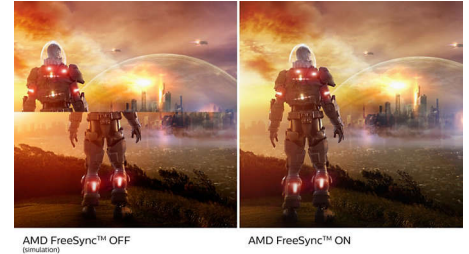

Ultra-smooth gaming

Gaming shouldn't be a choice between choppy gameplay or broken frames. With the new Philips monitor it doesn't have to be. Get fluid, artifact-free performance at virtually any framerate with AMD FreeSync™ technology, smooth quick refresh and ultra-fast response time.