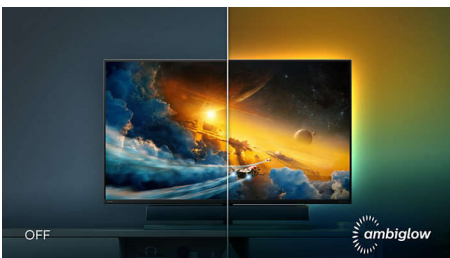

4K HDR display with Ambiglow
Momentum 55" (139.7 cm), 3840 x 2160 (4K UHD)

558M1RY/01

Highlights

Sound by Bowers & Wilkins

Six sound modes to optimise your gaming, viewing or listening experience. Sport and Racing: create a realistic, being-there experience when enjoying sports or racing games. RPG and Adventure: immerse yourself in spacious and atmospheric sound. Shooting and Action: experience punchy, impactful sound for maximum excitement and realism. Movie Watching: enhance movie soundtracks for an immersive, cinematic listening experience. Music: True Sound by Bowers & Wilkins, delivering the performance as the artist intended. Personal: access the EQ menu to adjust the sound to your specific requirements.

Kvadrat speaker fabric

Sound this perfect should be heard with no obstructions. The soundbar on this Philips display is covered with a premium speaker fabric created by high-end manufacturer Kvadrat. This beautiful wool-blend material is acoustically transparent, allowing every scintillating detail to flow freely from the speaker into the room.

Ambiglow technology

Ambiglow adds a new dimension to your viewing experience. The innovative Ambiglow technology enhances the content on the screen by creating a halo of light from the monitor. Its fast processor analyses the incoming image content and continuously

adapts the colour and brightness of the emitted light to match the image. Especially suited for watching movies, sports or playing games, Philips Ambiglow offers you a unique and immersive viewing experience.