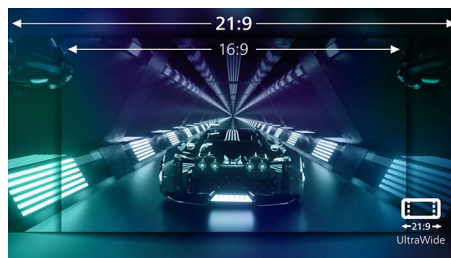

UltraWide CrystalClear images

These Philips screens deliver Crystal Clear, UltraWide Quad HD 3440 x 1440 pixel images. Utilising high-performance panels with high-density pixel count and 178/178 wide viewing angles, these new displays will make

your images and graphics come alive. The UltraWide 21:9 format enables more productivity with more room for side-by-side comparisons and more viewable spreadsheet columns. Whether you are a demanding professional requiring extremely detailed information for CAD-CAM solutions or a financial wizard working on huge spreadsheets, Philips displays deliver Crystal Clear images.