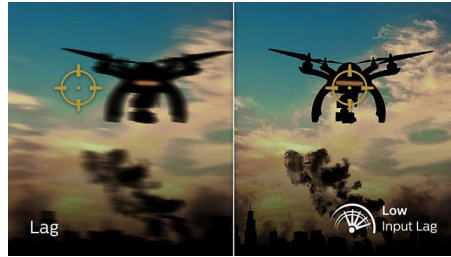

165 Hz Gaming

You play intense, competitive gaming. You demand display with lag-free, ultra-smooth images. This Philips display redraws the screen image up to 165 times per second, effectively faster than a standard display. A lower frame rate can make enemies appear to jump from spot to spot on the screen, making them difficult targets to hit. With a 165 Hz frame rate, you get those critical missing images on the screen, which shows enemy movement in ultra-smooth motion so you can easily target them. With ultra-low input lag and no screen tearing, this Philips display is your perfect gaming partner.

Low input lag

Input lag is the amount of time that elapses between performing an action with connected devices and seeing the result on screen. Low input lag reduces the time delay between entering a command from your devices to monitor, greatly improving play on twitch-sensitive video games, particularly important for playing fast-paced, competitive games.