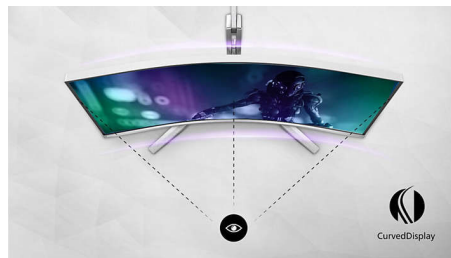

Curved display design

Desktop monitors offer a personal user experience, which suits a curved design very well. The curved screen provides a pleasant yet subtle immersion effect, which focuses on you at the centre of your desk.