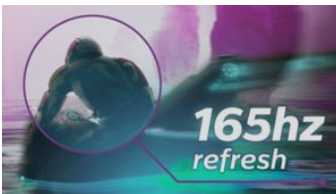

Benefits

Design to enhance the senses

- Curved display design for more immersive experience

Built for fast action

- AMD FreeSync™ Premium; tear free, stutter free, fluid gaming
- 165Hz refresh rates for ultra-smooth, brilliant images
- 1ms (MPRT) fast response for crisp image and smooth gameplay
- SmartImage game mode optimized for gamers

Get comfortable

- LowBlue Mode for easy on-the-eyes productivity
- Less eye fatigue with Flicker-free technology

PHILIPS

Gaming Monitor

Features

Curved display design

Desktop monitors offer a personal user experience, which suits a curve design very well. The curved screen provides a pleasant yet subtle immersion effect, which focuses on you at the center of your desk.

165Hz Gaming

You play intense, competitive gaming. You demand display with lag free, ultra-smooth images. This Philips display redraws the screen image up-to 165 times per second, effectively faster than a standard display. A lower frame rate can make enemies appear to jump from spot to spot on the screen, making them difficult targets to hit. With 165Hz frame rate, you get those critical missing images on the screen which shows enemy movement in ultra-smooth motion so you can easily target them. With ultra-low input lag and no screen tearing, this Philips display is your perfect gaming partner