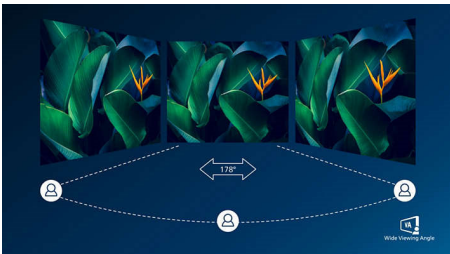

Immersive visuals

- 16:9 Full HD display for crisp detailed images
- SmartContrast for rich black details
- VA display delivers awesome images with wide viewing angles
- Curved display design for more immersive experience

PHILIPS

Gaming monitor
E Line 32 (31.5" / 80 cm diag.), 1920 x 1080 (Full HD)

322E1GSCZ/69

Highlights

Curved display design

Desktop monitors offer a personal user experience, which suits a curve design very well. The curved screen provides a pleasant yet subtle immersion effect, which focuses on you at the center of your desk.

VA display

Philips VA LED display uses an advanced multi-domain vertical alignment technology which gives you super-high static contrast ratios for extra vivid and bright images. While standard office applications are handled with ease, it is especially suitable for photos, web-browsing, movies, gaming, and demanding graphical applications. It's optimized pixel management technology gives you 178/178 degree extra wide viewing angle, resulting in crisp images.