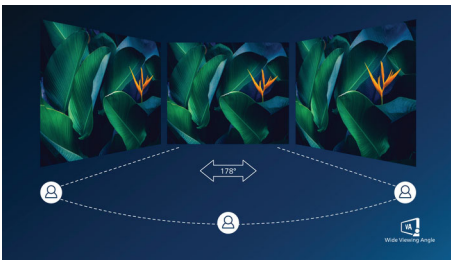

PHILIPS

UltraWide LCD monitor
E Line 34" (86.36 cm), 3440 x 1440 (WQHD)

346E2LAE/01

Highlights

USB-C connection

This Philips display features a USB type-C connector with power delivery. With intelligent and flexible power management, you can power charge your compatible device directly. Its slim, reversible USB-C allows for easy, one-cable connection. You can watch high resolution video and transfer data at a super-speed, while powering up and re-charging your compatible device at the same time.

VA display

Philips VA LED display uses an advanced multi-domain vertical alignment technology which gives you super-high static contrast ratios for extra vivid and bright images. While standard office applications are handled with ease, it is especially suitable for photos, web-browsing, movies, gaming, and demanding graphical applications. It's optimized pixel management technology gives you 178/178 degree extra wide viewing angle, resulting in crisp images.