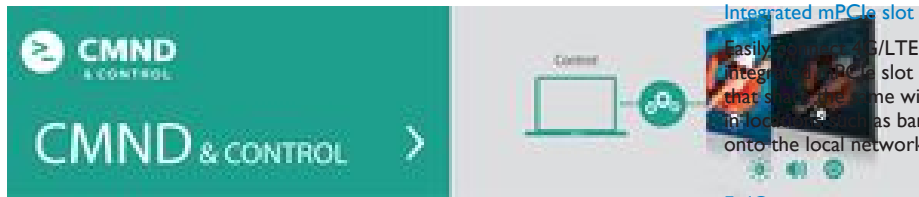

CMND & Control

Run your display network over a local (LAN) connection. CMND & Control allows you to perform vital functions like controlling inputs and monitoring display status. Whether you're in charge of one screen or 100.