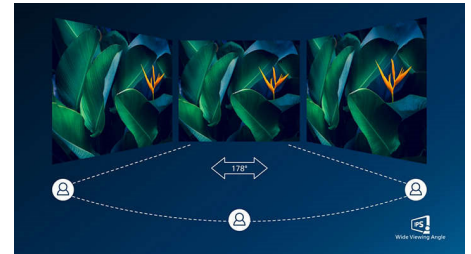

SmartImage Game mode

The new Philips gaming display has quick access OSD fine tuned for gamers, offering you multiple options. "FPS" mode (First person shooting) improves dark themes in games, allowing you to see hidden objects in dark areas. "Racing" mode adapts display with fastest response time, high color, along with image adjustments. "RTS" mode (Real time strategy) has a special SmartFrame mode which enables highlighting of specific area and allows for size and image adjustments. Gamer 1 and Gamer 2 enable you to save personal

325E8SW/69

customized settings based on different games, ensuring best performance.

IPS technology

IPS displays use an advanced technology which gives you extra wide viewing angles of 178/178 degree, making it possible to view the display from almost any angle. Unlike standard TN panels, IPS displays gives you remarkably crisp images with vivid colors, making it ideal not only for Photos, movies and web browsing, but also for professional applications which demand color accuracy and consistent brightness at all times.