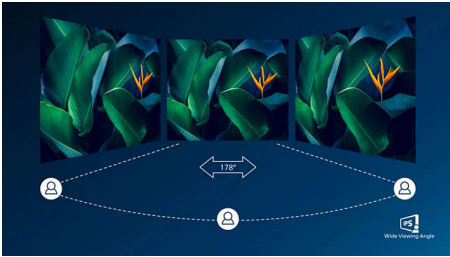

PHILIPS

LCD monitor
E Line 27" (68.6 cm), 1920 x 1080 (Full HD)

Highlights

IPS technology

IPS displays use an advanced technology which gives you extra wide viewing angles of 178/178 degree, making it possible to view the display from almost any angle. Unlike standard TN panels, IPS displays gives you remarkably crisp images with vivid colors, making it ideal not only for Photos, movies and web browsing, but also for professional applications which demand color accuracy and consistent brightness at all times.