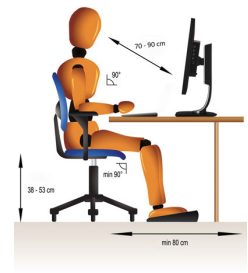

Philips Brilliance
IPS LCD monitor, LED
backlight with ErgoSensor

P Line
23" (58.4 cm)
Full HD display

Brilliance

231P4QRYEB

World's first ErgoSensor display

for a healthy, productive workplace

The innovative Philips ErgoSensor monitor is the world's first intelligent display that can advise you how to sit in an ergonomically correct position at your computer screen

- SmartErgoBase enables people-friendly ergonomic adjustments
- Low bezel-to-table height for maximum reading comfort

PHILIPS

Highlights

ErgoSensor

It is Philips firm belief that work should be suited to people, and not the other way around. To promote a healthier and productive workplace, Philips has developed world's first innovative technology called "ErgoSensor" which is embedded in the monitor to sense and measure the user's behavior. ErgoSensor advises users how to sit in an ergonomic position at their computer with a corrective feedback on optimal viewing distance, ergonomic neck angle, and a time break advice. It also saves upto 80% energy consumption if user is not present on the seat by powering off the monitor.

SmartErgoBase

The SmartErgoBase is a monitor base that delivers ergonomic display comfort and provides cable management. The base's people-friendly height, swivel, tilt and rotation angle adjustments position the monitor for

maximum comfort that can ease the physical strains of a long workday; cable management reduces cable clutter and keeps the workspace neat and professional.

Low bezel-to-table height

The Philips monitor, thanks to its advanced SmartErgoBase, can be lowered down almost to desk level for a comfortable viewing angle. Low bezel-to-table height is the perfect solution if you use bifocals, trifocals or progressive lens glasses for your computing work. Additionally, it allows for users with greatly different heights to use the monitor in their preferred angle and height settings, helping them reduce fatigue and strain.