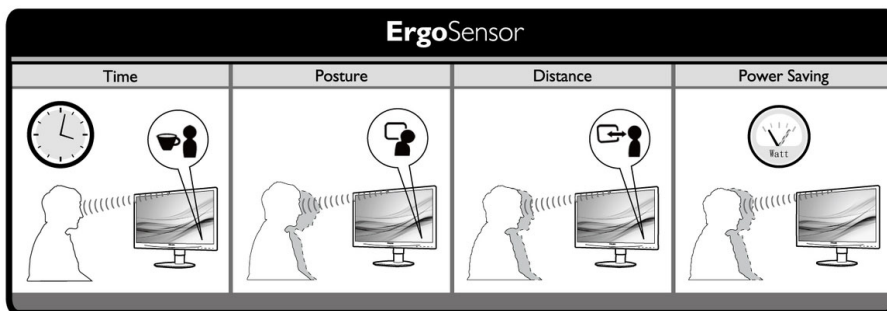

Compliance and standards

- Regulatory Approvals: BSMI, CE Mark, FCC Class B, GOST, SASO, SEMKO, TUV Ergo, TUV/GS, UL/cUL, WEEE

Cabinet

- Front bezel: Black
- Rear cover: Black
- Foot: Black
- Finish: Texture