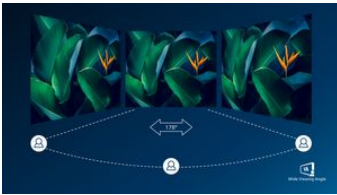

PHILIPS

Features

Curved display design

Desktop monitors offer a personal user experience, which suits a curve design very well. The curved screen provides a pleasant yet subtle immersion effect, which focuses on you at the center of your desk.

VA display

Philips VA LED display uses an advanced multi-domain vertical alignment technology which gives you super-high static contrast ratios for extra vivid and bright images. While standard office applications are handled with ease, it is especially suitable for photos, web-browsing, movies, gaming, and demanding graphical applications. It's optimized pixel management technology gives you 178/178 degree extra wide viewing angle, resulting in crisp images.