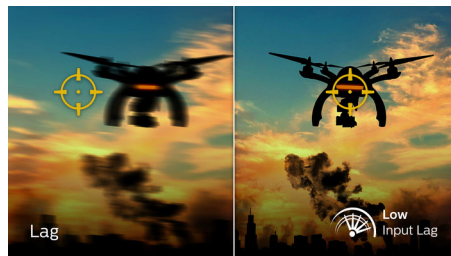

Low Input Lag

Input lag is the amount of time that elapses between performing an action with connected

devices and seeing the result on screen. Low input lag reduces the time delay between entering a command from your devices to monitor, greatly improve on playing twitch-sensitive video games, particularly important to whom plays fast-paced, competitive games.