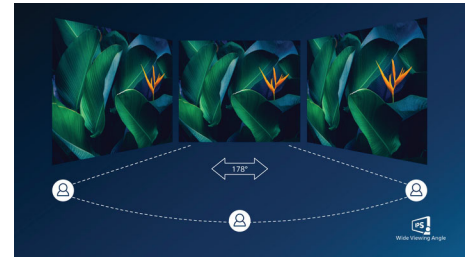

SmartImage Game mode

The new Philips gaming display has quick access OSD fine tuned for gamers, offering you multiple options. "FPS" mode (First person shooting) improves dark themes in games, allowing you to see hidden objects in dark areas. "Racing" mode adapts display with fastest response time, high color, along with image adjustments. "RTS" mode (Real time strategy) has a special SmartFrame mode which enables highlighting of specific area and allows for size and image adjustments. Gamer 1 and Gamer 2 enable you to save personal

325E8SW/56

customized settings based on different games, ensuring best performance.

IPS technology

IPS displays use an advanced technology which gives you extra wide viewing angles of 178/178 degree, making it possible to view the display from almost any angle. Unlike standard TN panels, IPS displays gives you remarkably crisp images with vivid colors, making it ideal not only for Photos, movies and web browsing, but also for professional applications which demand color accuracy and consistent brightness at all times.