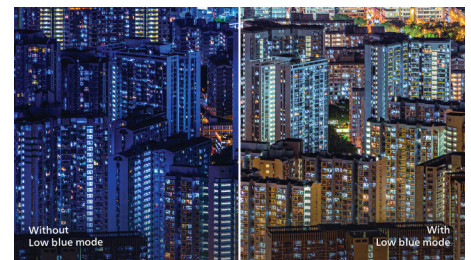

LowBlue Mode

Studies have shown that just as ultra-violet rays can cause eye damage, shortwave length blue light rays from LED displays can cause eye damage and affect vision over time. Developed for wellbeing, Philips LowBlue Mode setting uses a smart software technology to reduce harmful shortwave blue light.