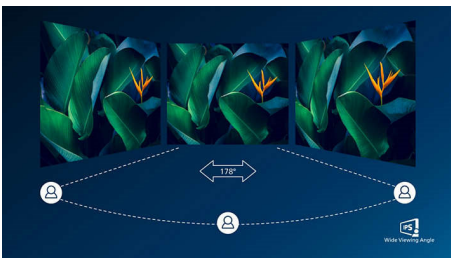

IPS technology

IPS displays use an advanced technology that gives you extra-wide viewing angles of 178/178 degrees, making it possible to view the display from almost any angle. Unlike standard TN panels, IPS displays give you remarkably crisp images with vivid colours, making them ideal not only for Photos, movies and web browsing, but also for professional applications that demand colour accuracy and consistent brightness at all times.