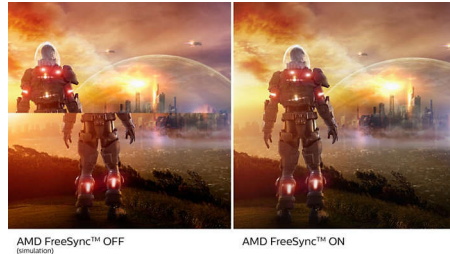

Ultra-smooth gaming

Gaming shouldn't be a choice between choppy gameplay or broken frames. With the new Philips monitor it doesn't have to be. Get fluid, artefact-free performance at virtually any frame rate with AMD FreeSync™ technology, smooth, quick refresh and ultra-fast response time.