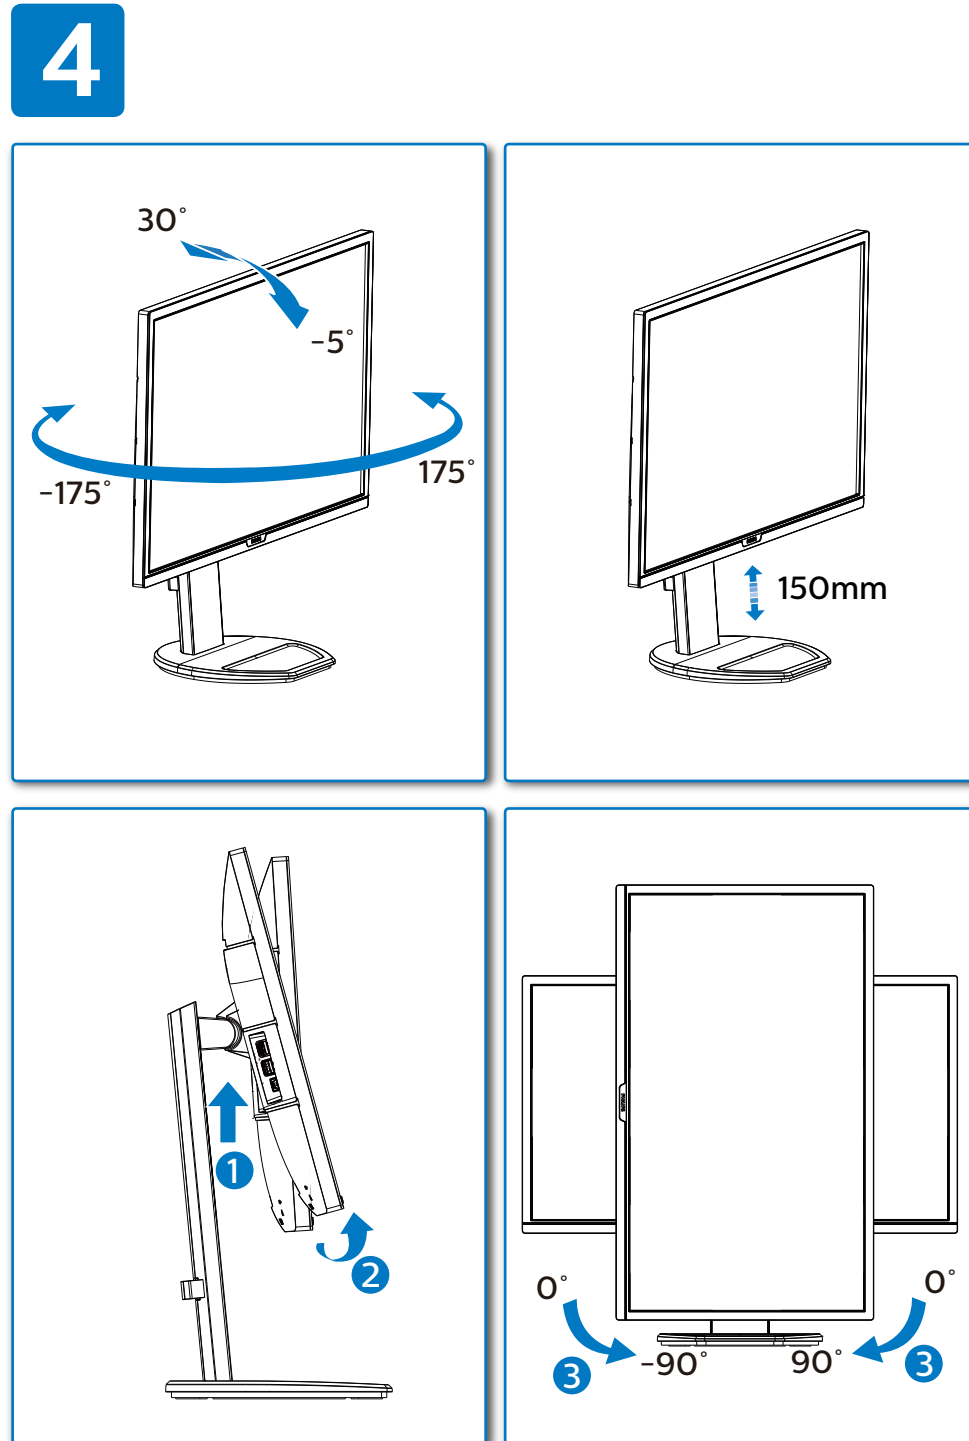

GRAPHIC DEVELOPMENT MMD	
Product name	
Project name	
Project no.	
Finishing	Folded sheet
Scale	1:1
Size Spreads	594 (W) x 210 (H) mm
Size	148.5 (W) x 210 (H) mm
Operator(s)	
Date amended	
VERSION No.	1
APPROVAL	
QC Lithographer	
Product Manager	
Date Check	
ARTW ORK DOCUMENT	
Paper	80gsm White, woodfree coated
Numbers of colours	2C2C
Pantone 300c	
Spotcolor	
Aftertreatment	
<input type="checkbox"/> Cr opping	
<input type="checkbox"/> Coating	
<input type="checkbox"/> Varnishing	
<input type="checkbox"/> Embossing	
<input type="checkbox"/> Cutterguide	
<input type="checkbox"/> Die-cut	
<input type="checkbox"/> Binding	
<input type="checkbox"/> Glue	