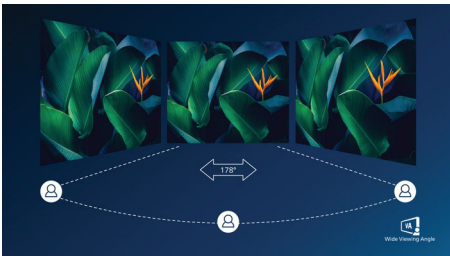

Get comfortable

- LowBlue Mode for easy on-the-eyes productivity
- Less eye fatigue with Flicker-free technology

PHILIPS

Full HD Curved LCD display
Momentum 27" (68.6 cm), 1920 x 1080 (Full HD)

272M7C/93

Highlights

Curved display design

Desktop monitors offer a personal user experience, which suits a curve design very well. The curved screen provides a pleasant yet subtle immersion effect, which focuses on you at the center of your desk.

VA display

Philips VA LED display uses an advanced multi-domain vertical alignment technology which gives you super-high static contrast ratios for extra vivid and bright images. While standard office applications are handled with ease, it is especially suitable for photos, web-browsing, movies, gaming, and demanding graphical applications. It's optimized pixel management technology gives you 178/178 degree extra wide viewing angle, resulting in crisp images.