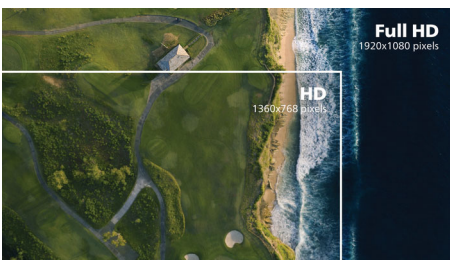

16:9 Full HD display

Picture quality matters. Regular displays deliver quality, but you expect more. This display

features enhanced Full HD 1920 x 1080 resolution. With Full HD for crisp detail paired with high brightness, incredible contrast and realistic colors expect a true to life picture.