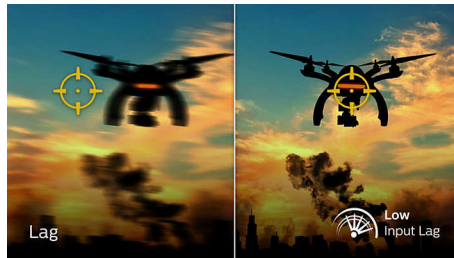

Low Input Lag

Input lag is the amount of time that elapses between performing an action with connected devices and seeing the result on screen. Low input lag reduces the time delay between entering a command from your devices to monitor, greatly improve on playing twitch-sensitive video games, particularly important to whom plays fast-paced, competitive games.

27M1N3200VL/27