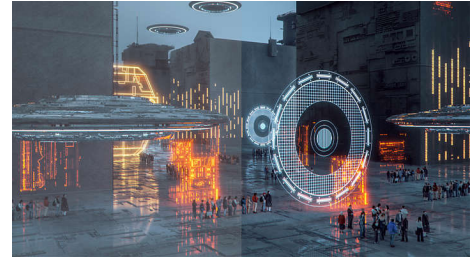

SmartImage Game mode

The new Philips gaming display has quick access OSD fine tuned for gamers, offering you multiple options. "FPS" mode (First person shooting) improves dark themes in games, allowing you to see hidden objects in dark areas. "Racing" mode adapts display with fastest response time, high color, along with image adjustments. "RTS" mode (Real time strategy) has a special SmartFrame mode which enables highlighting of specific area and allows for size and image adjustments. Gamer 1 and Gamer 2 enable you to save personal customized settings based on different games, ensuring best performance.