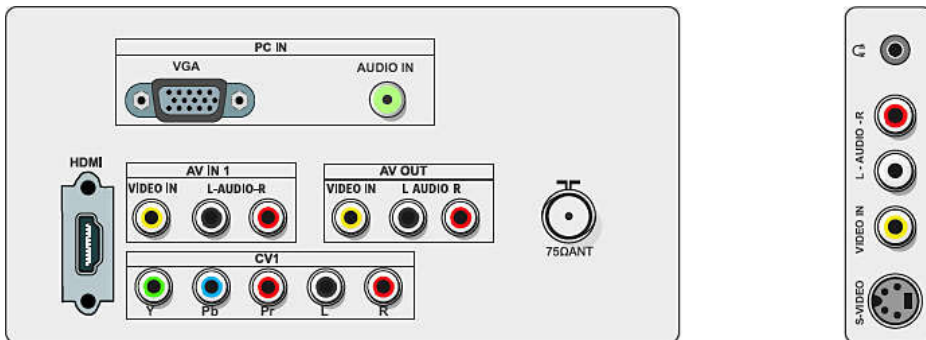

Convenience

- Ease of Installation: Automatic Tuning System (ATS), Plug & Play
- Other convenience: VESA mount (100x100mm)
- Ease of Use: On Screen Display, Program List, Side Control
- Screen Format Adjustments: Widescreen, Normal, Zoom 1, Zoom 2
- Remote control: 200T1 Remote control
- Smart mode: Movie, Standard, Personal, Vivid, Eco
- SmartSound: Music, Speech, Personal
- On-Screen Display languages: English, Simplified Chinese

Sound

- Output power (RMS): 2 x 3W
- Sound Enhancement: Incredible Surround, Smart Sound
- Sound System: Mono, Stereo

Power

- Mains power: 100-240V, 50/60Hz
- Off mode: 0.5W
- On mode: 29W (Typ.@monitor mode)
- Ambient temperature: 0 °C to 40 °C

Supported Display Resolution

- Computer formats: 1600 x 900, 60Hz
- Video formats: 480i, 60Hz, 480p, 60Hz, 576i, 50Hz, 576p, 50Hz, 720p, 50, 60Hz, 1080i, 50, 60Hz, 1080p, 50, 60Hz

Dimensions

- Product with stand (mm): 361 x 490 x 176 mm
- Packaging in mm (WxHxD): 420 x 565 x 160 mm
- Product without stand (mm): 327 x 490 x 65 mm

Weight

- Product with packaging (kg): 6.6 kg
- Product with stand (kg): 4.9 kg
- Product without stand (kg): 4.7 kg

Tuner/Reception/Transmission

- Aerial Input: 75 ohm coaxial (IEC75)
- TV system: PAL I, PAL B/G, PAL D/K
- Video Playback: NTSC, PAL
- Tuner Display: PLL

Accessories

- Included accessories: Table top stand, Power cord, Quick start guide, User Manual, Remote Control, Batteries for remote control

Issue date 2024-03-24

Version: 3.0.2

EAN: 87 12581 49400 1

© 2024 Koninklijke Philips N.V.
All Rights reserved.

Specifications are subject to change without notice.
Trademarks are the property of Koninklijke Philips N.V.
or their respective owners.

www.philips.com