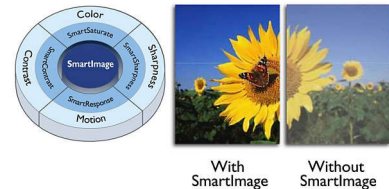

SmartImage

SmartImage is an exclusive leading edge Philips technology that analyzes the content displayed on your screen and gives you optimized display performance. This user friendly interface allows you to select various modes like Office, Image, Entertainment, Economy etc., to fit the application in use. Based on the selection, SmartImage dynamically optimizes the contrast, color saturation and sharpness of images and videos for ultimate display performance. The Economy mode option offers you major power savings. All in real time with the press of a single button!

LCD display, 1600 x 900p

HD+ LCD display, with a 1600 x 900 resolution

SmartSound

SmartSound allows you to select various modes like Movie, Games, Music etc thereby automatically activating pre defined frequencies to enhance the sound related to the function

Remote control for TV

Remote control for TV functions

Built-in TV tuner

A television tuner built into a monitor to display television signals as well as computer data.