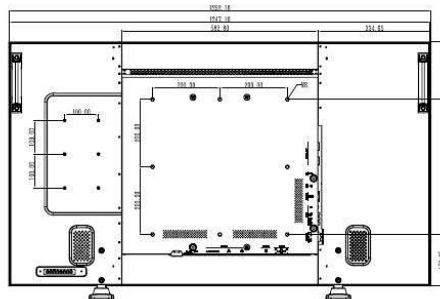

Slim Bezel

Smart Insert

VIDIWALL

digital visual interface

Portrait Mounting

Specifications

Picture/Display

- Diagonal screen size (metric): 140 cm
- Diagonal screen size (inch): 55 inch
- Aspect ratio: 16:9
- Panel resolution: 1920x1080p
- Pixel pitch: 0.63 x 0.63 mm
- Optimum resolution: 1920 x 1080 @ 60Hz
- Brightness: 700 cd/m²
- Display colors: 1.06 Billion colors
- Contrast ratio (typical): 1300:1
- Response time (typical): 10 ms
- Viewing angle (horizontal): 178 degree
- Viewing angle (vertical): 178 degree
- Picture enhancement: 3/2 - 2/2 motion pull down, 3D Combfilter, Motion compens. deinterlacing, Progressive scan, 3D MA deinterlacing, Dynamic contrast enhancement
- Display technology: 120 Hz Panel

Dimensions

- Bezel thickness: 19.5mm/0.8"
- Smart Insert mount: 300 x 320 x 64
- Set height (with stand): 773.2 mm
- Smart insert in inch (WxHxD): 11.81 x 11.89 x 2.52
- Set height (with stand) (inch): 30.4 inch
- Set Width: 1252.1 mm
- Product weight: 38.7 kg
- Set depth (with stand): 405.1 mm
- Set Height: 722.9 mm
- Set Depth: 121.8 mm
- Set depth (with stand) (inch): 15.95 inch
- Set Width (inch): 49.3 inch
- Set Height (inch): 28.5 inch
- Wall Mount: 400x400mm (Set), 100x100mm (Smart insert)
- Set Depth (inch): 4.8 inch
- Product weight (lb): 85.1 lb

Product dimensions

- Width: 125 cm
- Height: 72.29 cm
- Depth: 12.3 cm
- Weight: 26.4 kg
- Height (with stand): 102.2 cm
- Depth (with stand): 42.3 cm
- Weight (with stand): 55.5 kg

Operating conditions

Packaging dimensions

- Height: 105 cm
- Width: 167 cm
- Depth: 30 cm
- Nett weight: 38.7 kg
- Gross weight: 42.3 kg
- Tare weight: 3.6 kg
- EAN: 87 12581 57932 6
- Number of products included: 1
- Packaging type: Carton