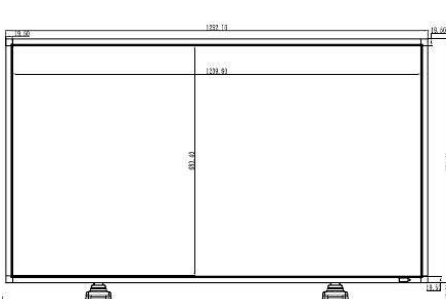

Dimensions

- Bezel thickness: 19.5mm/0.8"
- Smart Insert mount: 300 x 320 x 64
- Set height (with stand): 773.2 mm
- Smart insert in inch (WxHxD): 11.81 x 11.89 x 2.52
- Set height (with stand) (inch): 30.4 inch
- Set Width: 1252.1 mm
- Product weight: 38.7 kg
- Set depth (with stand): 405.1 mm
- Set Height: 722.9 mm
- Set Depth: 121.8 mm
- Set depth (with stand) (inch): 15.95 inch
- Set Width (inch): 49.3 inch
- Set Height (inch): 28.5 inch
- Wall Mount: 400x400mm (Set), 100x100mm (Smart insert)
- Set Depth (inch): 4.8 inch
- Product weight (lb): 85.1 lb

Product dimensions

- Width: 125 cm
- Height: 72.29 cm
- Depth: 12.3 cm
- Weight: 26.4 kg
- Height (with stand): 102.2 cm
- Depth (with stand): 42.3 cm
- Weight (with stand): 55.5 kg

Operating conditions

Packaging dimensions

- Height: 105 cm
- Width: 167 cm
- Depth: 30 cm
- Nett weight: 38.7 kg
- Gross weight: 42.3 kg
- Tare weight: 3.6 kg
- EAN: 87 12581 57932 6
- Number of products included: 1
- Packaging type: Carton