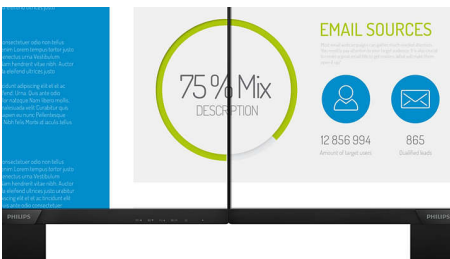

UltraNarrow Border

The new Philips displays feature ultra-narrow borders which allow for minimal distractions and maximum viewing size. Especially suited for multi-display or tiling setup like gaming,

graphic design and professional applications, the ultra-narrow border display gives you the feeling of using one large display.