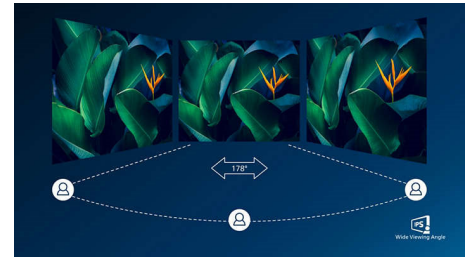

## SmartImage Game mode

The new Philips gaming display has quick access OSD fine tuned for gamers, offering you multiple options. "FPS" mode (First person shooting) improves dark themes in games, allowing you to see hidden objects in dark areas. "Racing" mode adapts display with fastest response time, high color, along with image adjustments. "RTS" mode (Real time strategy) has a special SmartFrame mode which enables highlighting of specific area and allows for size and image adjustments. Gamer 1 and Gamer 2 enable you to save personal

## IPS technology

IPS displays use an advanced technology which gives you extra wide viewing angles of 178/178 degree, making it possible to view the display from almost any angle. Unlike standard TN panels, IPS displays gives you remarkably crisp images with vivid colors, making it ideal not only for Photos, movies and web browsing, but also for professional applications which demand color accuracy and consistent brightness at all times.