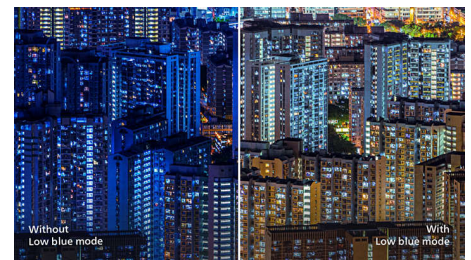

LowBlue Mode

Studies have shown that just as ultra-violet rays can cause eye damage, shortwave length blue light rays from LED displays can cause eye damage and affect vision over time. Developed for wellbeing, Philips LowBlue Mode setting uses a smart software technology to reduce harmful shortwave blue light.