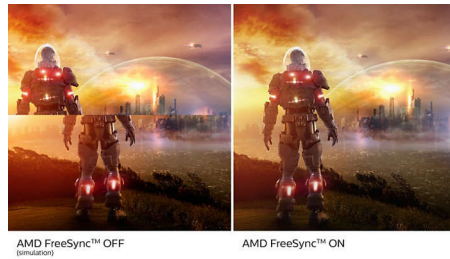

Ultra-smooth gaming

Gaming shouldn't be a choice between choppy gameplay or broken frames. With the new Philips monitor it doesn't have to be. Get fluid, artifact-free performance at virtually any framerate with AMD FreeSync™ technology, smooth quick refresh and ultra-fast response time.