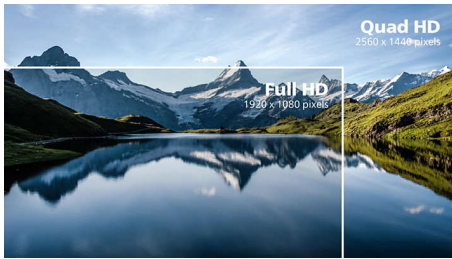

QHD LCD monitor
E Line 32 (31.5" / 80 cm diag.), 2560 x 1440 (QHD)

Highlights

Crystalclear images

These Philips screens deliver Crystalclear, Quad HD 2560x1440 or 2560x1080 pixel images. Utilizing high performance panels with high density pixel count, enabled by high bandwidth sources like USB-C, Displayport, HDMI, these new displays will make your images and graphics come alive. Whether you are demanding professional requiring extremely detailed information for CAD-CAM solutions, using 3D graphic applications or a financial wizard working on huge spreadsheets, Philips displays will give you Crystalclear images.