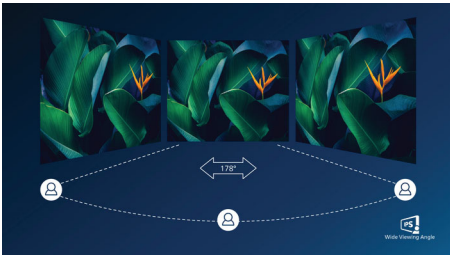

## USB-C connection

This Philips display features a USB type-C connector with power delivery. With intelligent and flexible power management, you can power charge your compatible device directly. Its slim, reversible USB-C allows for easy, one-cable connection. You can watch high resolution video and transfer data at a super-speed, while powering up and re-charging your compatible device at the same time.

## IPS technology

IPS displays use an advanced technology which gives you extra wide viewing angles of 178/178 degree, making it possible to view the display from almost any angle - even in 90 degree Pivot mode! Unlike standard TN panels, IPS displays gives you remarkably crisp images with vivid colors, making it ideal not only for Photos,