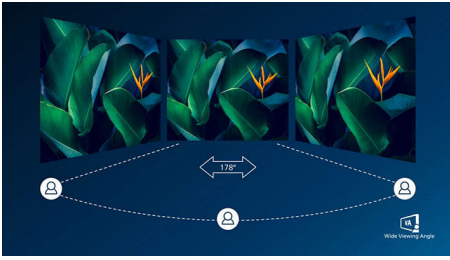

Gaming monitor
E Line 24 (23.8"/60.5 cm diag.), 1920 x 1080 (Full HD)

Highlights

VA display

The Philips VA LED display uses an advanced multi-domain vertical alignment technology that gives you super-high static contrast ratios for extra-vivid and bright images. While standard office applications are handled with ease, it is especially suitable for photos, web browsing, films, gaming and demanding graphical applications. Its optimised pixel management technology gives you a 178/178 degree extra-wide viewing angle, resulting in crisp images.