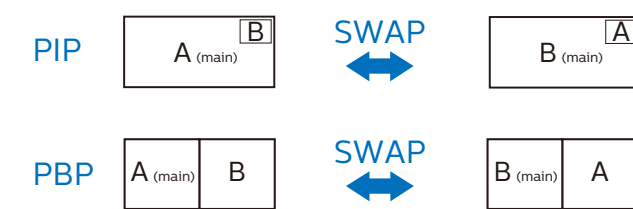

3

4

Register your product and get support at www.philips.com/support

HDMI
The terms HDMI, HDMI High-Definition Multimedia Interface, and the HDMI Logo are trademarks or registered trademarks of HDMI Licensing Administrator, Inc.
www.philips.com

PHILIPS
E Line
342E2

Quick Start

Register your product and get support at www.philips.com/welcome

* Different according to region.
Display design may differ from those illustrated.

1

2

3

MultiView	Inputs	SUB SOURCE POSSIBILITY (x1)		
		HDMI 1	HDMI 2	DisplayPort
MAIN SOURCE (x1)	HDMI 1	•	•	•
	HDMI 2	•	•	•
	DisplayPort	•	•	•