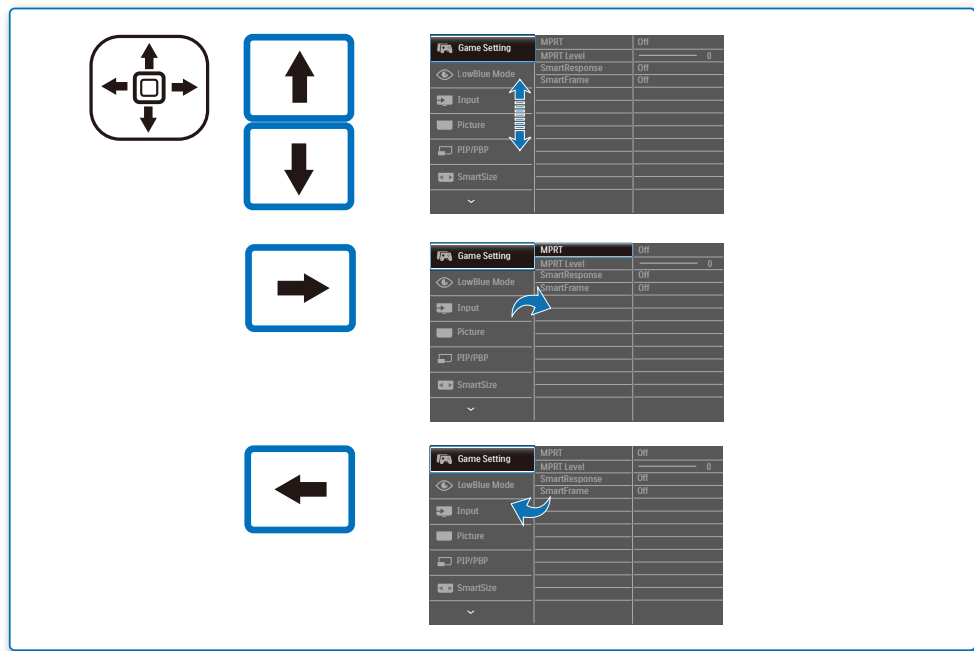

3

4

Register your product and get support at www.philips.com/support

HDMI
The terms HDMI, HDMI High-Definition Multimedia Interface, and the HDMI Logo are trademarks or registered trademarks of HDMI Licensing Administrator, Inc.
www.philips.com

PHILIPS
E Line
342E2

Quick Start

Register your product and get support at www.philips.com/welcome

* Different according to region.
Display design may differ from those illustrated.

1

2

3

MultiView	Inputs	SUB SOURCE POSSIBILITY (x1)		
		HDMI 1	HDMI 2	DisplayPort
MAIN SOURCE (x1)	HDMI 1	•	•	•
	HDMI 2	•	•	•
	DisplayPort	•	•	•