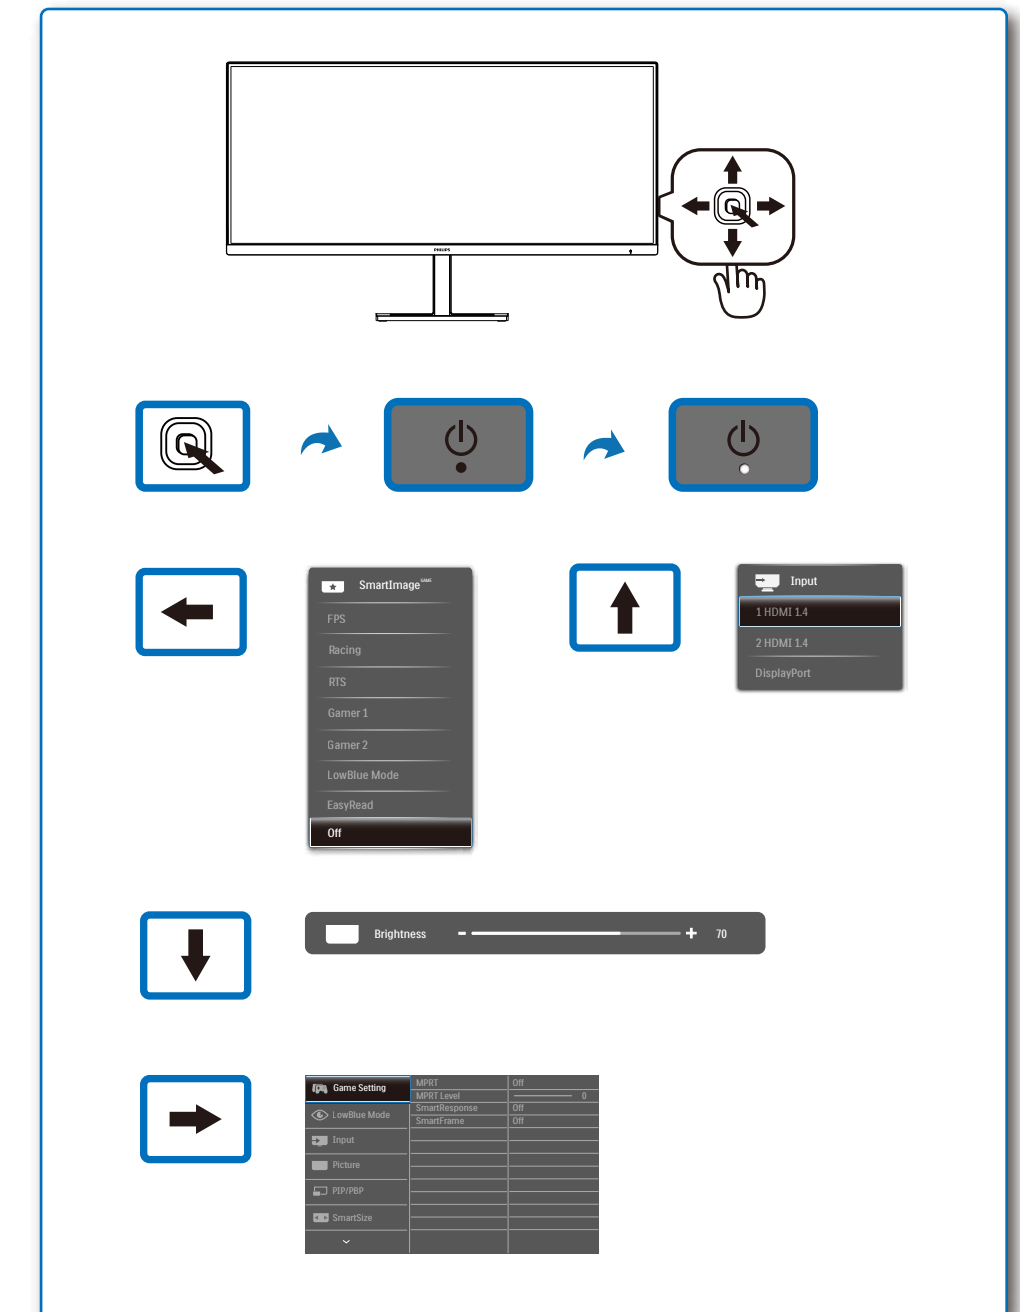

3

4

Register your product and get support at www.philips.com/support

HDMI
The terms HDMI, HDMI High-Definition Multimedia Interface, and the HDMI Logo are trademarks or registered trademarks of HDMI Licensing Administrator, Inc.
www.philips.com

PHILIPS
E Line
342E2

Quick Start

Register your product and get support at www.philips.com/welcome

* Different according to region.
Display design may differ from those illustrated.

1

2

3

MultiView	Inputs	SUB SOURCE POSSIBILITY (x1)		
		HDMI 1	HDMI 2	DisplayPort
MAIN SOURCE (x1)	HDMI 1	•	•	•
	HDMI 2	•	•	•
	DisplayPort	•	•	•