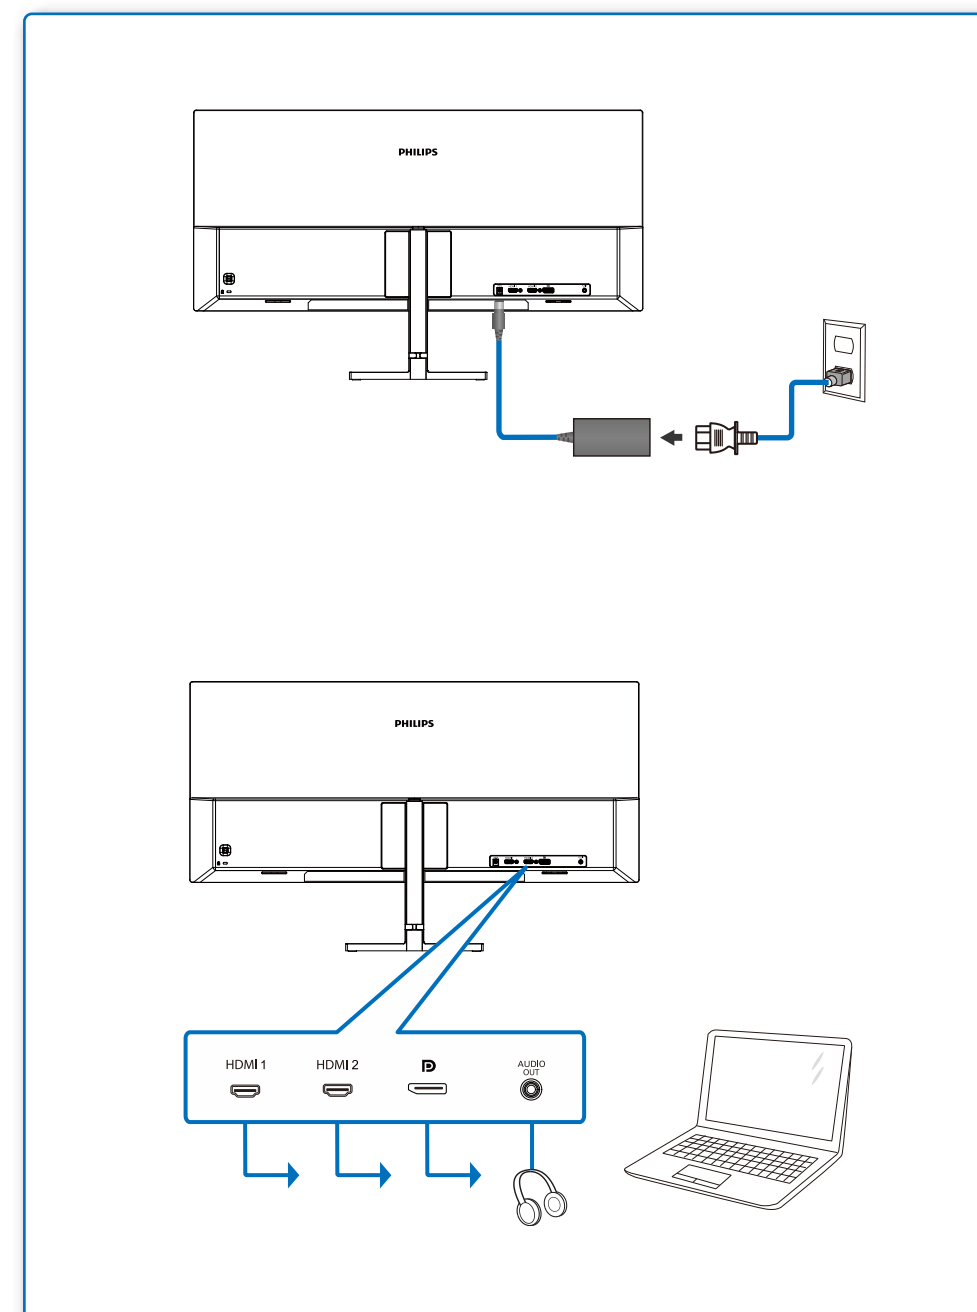

3

4

Register your product and get support at www.philips.com/support

HDMI
The terms HDMI, HDMI High-Definition Multimedia Interface, and the HDMI Logo are trademarks or registered trademarks of HDMI Licensing Administrator, Inc.
www.philips.com

PHILIPS
E Line
342E2

Quick Start

Register your product and get support at www.philips.com/welcome

* Different according to region.
Display design may differ from those illustrated.

1

2

3

MultiView	Inputs	SUB SOURCE POSSIBILITY (x1)		
		HDMI 1	HDMI 2	DisplayPort
MAIN SOURCE (x1)	HDMI 1	•	•	•
	HDMI 2	•	•	•
	DisplayPort	•	•	•