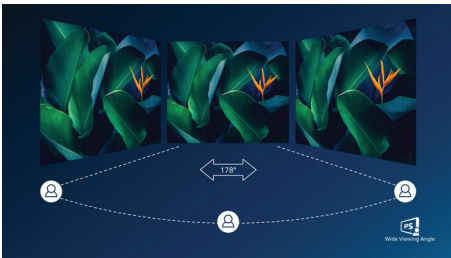

IPS technology

IPS displays use an advanced technology which gives you extra wide viewing angles of 178/178 degree, making it possible to view the display from almost any angle. Unlike standard TN panels, IPS displays gives you remarkably crisp images with vivid colors, making it ideal not only for Photos, movies and web browsing, but also for professional applications which demand color accuracy and consistent brightness at all times.

UltraNarrow Border

The new Philips displays feature ultra-narrow borders which allow for minimal distractions and maximum viewing size. Especially suited for multi-display or tiling setup like gaming, graphic design and professional applications, the ultra-narrow border display gives you the feeling of using one large display.