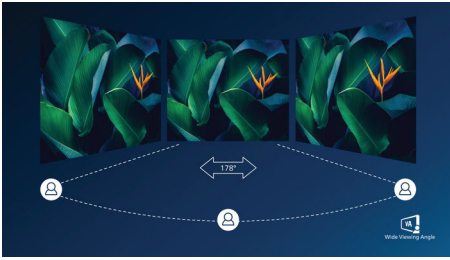

Immersive visuals

- VA display delivers awesome images with wide viewing angles
- 16:9 Full HD display for crisp detailed images
- SmartContrast for rich black details

The gaming advantage is yours

- AMD FreeSync™ Premium; tear free, stutter free, fluid gaming
- 144Hz refresh rates for ultra-smooth, brilliant images
- 1ms (MPRT) fast response for crisp image and smooth gameplay
- SmartImage game mode optimized for gamers
- Ultra Wide-Color wider range of colors for a vivid picture

Features designed for you

- Less eye fatigue with Flicker-free technology
- LowBlue Mode for easy on-the-eyes productivity
- Built-in stereo speakers for multimedia

PHILIPS

Highlights

VA display

Philips VA LED display uses an advanced multi-domain vertical alignment technology which gives you super-high static contrast ratios for extra vivid and bright images. While standard office applications are handled with ease, it is especially suitable for photos, web-browsing, movies, gaming, and demanding graphical applications. It's optimized pixel management technology gives you 178/178 degree extra wide viewing angle, resulting in crisp images.