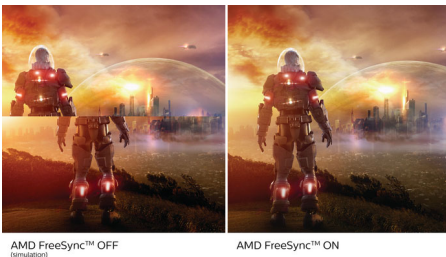

Immersive visuals

- VA display delivers awesome images with wide viewing angles
- 16:9 Full HD display for crisp detailed images
- SmartContrast for rich black details

The gaming advantage is yours

- AMD FreeSync™ Premium; tear free, stutter free, fluid gaming
- 144Hz refresh rates for ultra-smooth, brilliant images
- 1ms (MPRT) fast response for crisp image and smooth gameplay
- SmartImage game mode optimized for gamers
- Ultra Wide-Color wider range of colors for a vivid picture

Features designed for you

- Less eye fatigue with Flicker-free technology
- LowBlue Mode for easy on-the-eyes productivity
- Built-in stereo speakers for multimedia

PHILIPS

Highlights

VA display

Philips VA LED display uses an advanced multi-domain vertical alignment technology which gives you super-high static contrast ratios for extra vivid and bright images. While standard office applications are handled with ease, it is especially suitable for photos, web-browsing, movies, gaming, and demanding graphical applications. It's optimized pixel management technology gives you 178/178 degree extra wide viewing angle, resulting in crisp images.

AMD FreeSync™ Premium

Gaming shouldn't be a choice between choppy gameplay or broken frames. AMD FreeSync™ Premium equips serious gamers with a fluid, tear-free gameplay experience at peak performance. There are no compromises, game confidently with a high refresh rate, low framerate compensation, and low latency.