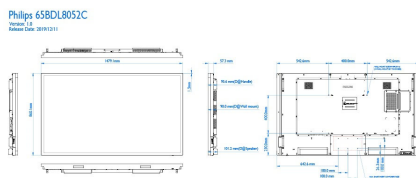

Operating conditions

- Temperature range (operation): 0 ~ 40 °C
- Temperature range (storage): -20 ~ 60 °C
- Relative humidity: 20 ~ 80%(operating),5 ~95%(storage) %
- Altitude: 0 ~ 3000 m
- MTBF: 50,000 hour(s)

Sound

- Built-in speakers: 2 x 20W RMS

Accessories

- Included Accessories: Philips logo (x1), RS232 Daisy chain cable (x1), Cleaning cloth (x1), DVI - I Cable (1.8m) (x1), HDMI Cable (3m) (x1), HDMI transmitter (x1), IR sensor cable (1.8 m) (x1), M2 Screw (x2), M3 screw (x2), Power cable (x3), Touch Pen (x2), USB A to B cable (3m) (x1), USB Cover (x1), AAA batteries (x1), Quick start guide (x1), Remote control (x1), RS232 cable (3 m) (x1)

Multimedia Applications

- USB Playback Audio: AAC, M4A, MP3, WMA
- USB Playback Picture: BMP, JPEG, JPG, PNG
- USB Playback Video: ASF, AVI, FLV, MKV, MP4, MPEG, MPG, TS, VOB, WEBM, WMV, DAT

Miscellaneous

- On-Screen Display Languages: English, French, German, Spanish, Polish, Turkish, Russian, Italian, Simplified Chinese, Traditional Chinese, Arabic, Japanese, Danish, Dutch, Finnish, Norwegian, Portuguese, Swedish
- Regulatory approvals: CE, RoHS, CB, CU, EMF, FCC, Class A, ETL, PSB
- Warranty: 3 year warranty

Internal Player

- CPU: Intel Core i7
- Storage: 256GB eMMC
- GPU: Nvidia GT730
- RAM: 8GB DDR4

Multi-touch Interactivity

- Touch points: 10 simultaneous touch points

Issue date 2022-07-14

Version: 7.1.1

12 NC: 8670 001 67645
EAN: 87 12581 76739 6

© 2022 Koninklijke Philips N.V.
All Rights reserved.

Specifications are subject to change without notice.
Trademarks are the property of Koninklijke Philips N.V.
or their respective owners.

www.philips.com