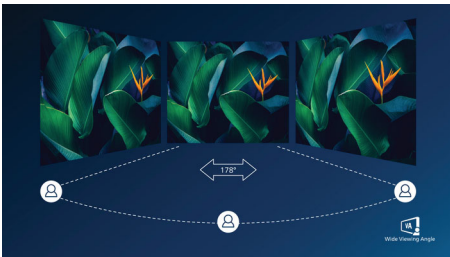

VA display

Philips VA LED display uses an advanced multi-domain vertical alignment technology which gives you super-high static contrast ratios for extra vivid and bright images. While standard office applications are handled with ease, it is

especially suitable for photos, web-browsing, movies, gaming, and demanding graphical applications. It's optimized pixel management technology gives you 178/178 degree extra wide viewing angle, resulting in crisp images.