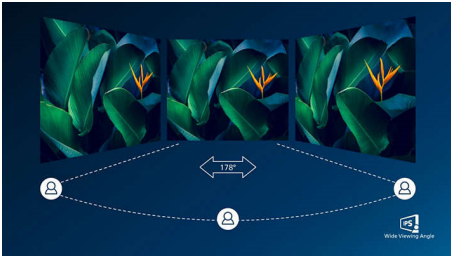

Superb Picture Quality

- SmartContrast for rich black details
- 16:9 Full HD display for crisp detailed images
- IPS LED wide view technology for image and color accuracy
- SmartImage game mode optimized for gamers
- Effortlessly smooth gameplay with AMD FreeSync™ technology
- 1ms (MPRT) fast response for crisp image and smooth gameplay

PHILIPS

LCD monitor
E Line 27" (68.6 cm), 1920 x 1080 (Full HD)

Highlights

IPS technology

IPS displays use an advanced technology which gives you extra wide viewing angles of 178/178 degree, making it possible to view the display from almost any angle. Unlike standard TN panels, IPS displays gives you remarkably crisp images with vivid colors, making it ideal not only for Photos, movies and web browsing, but also for professional applications which demand color accuracy and consistent brightness at all times.

1ms MPRT fast response

MPRT (motion picture response time) is more intuitive way to describe the response time, which directly refers the duration from seeing blurry noise to clean and crisp images. Philips gaming monitor with 1 ms MPRT effectively eliminates smearing and motion blur, delivers shaper and precise visuals to enhance gaming experience. Best choice for playing thrilling and twitch-sensitive games.