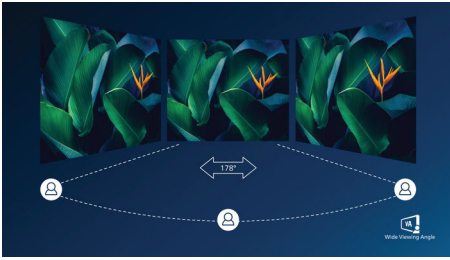

Perfectly designed for your space

- VESA mount allows for flexibility

PHILIPS

LCD monitor
V Line 24 (23.8" / 60.5 cm diag.), 1920 x 1080 (Full HD)

242V8LA/01

Highlights

VA display

Philips VA LED display uses an advanced multi-domain vertical alignment technology which gives you super-high static contrast ratios for extra vivid and bright images. While standard office applications are handled with ease, it is especially suitable for photos, web-browsing, movies, gaming, and demanding graphical applications. It's optimized pixel management technology gives you 178/178 degree extra wide viewing angle, resulting in crisp images.