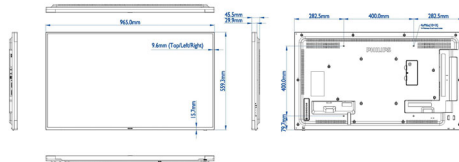

Dimensions

- Set Width: 965.0 mm
- Product weight: 10.41 kg
- Set Height: 559.3 mm
- Set Depth: 45.5 mm
- Set Width (inch): 37.99 inch
- Set Height (inch): 22.02 inch
- Wall Mount: 400 x 400 mm, M6
- Set Depth (inch): 1.79 inch
- Bezel width: 9.6 mm (T/L/R), 15.7 mm (B)
- Product weight (lb): 22.95 lb

Operating conditions

- Altitude: 0 ~ 3000 m
- Temperature range (operation): 5 ~ 40 °C
- MTBF: 50,000 hour(s)
- Temperature range (storage): -10–50 °C
- Humidity range (operation)[RH]: 10–90% (without condensation)
- Humidity range (storage) [RH]: 0–100% (without condensation)

Accessories

- Included accessories: AC Power Cord, RS232 cable, Remote Control, Batteries for remote control, Quick start guide
- Included Accessories: Edge Alignment Kit (1) - 2pcs, Edge Alignment Kit (2)-1pcs, M3 screw (x 1), RS232 daisy-chain cable, SD card cover (x 1), Thumb Screw (x 8)
- Stand: BM05922 (Universal Stand-L)(Option)

Miscellaneous

- On-Screen Display Languages: English, French, German, Italian, Polish, Russian, Spanish, Turkish, Simplified Chinese, Traditional Chinese, Arabic, Japanese
- Warranty: 3 year warranty

Issue date 2024-04-01

Version: 7.0.1

EAN: 87 12581 75590 4

© 2024 Koninklijke Philips N.V.
All Rights reserved.

Specifications are subject to change without notice.
Trademarks are the property of Koninklijke Philips N.V.
or their respective owners.

www.philips.com