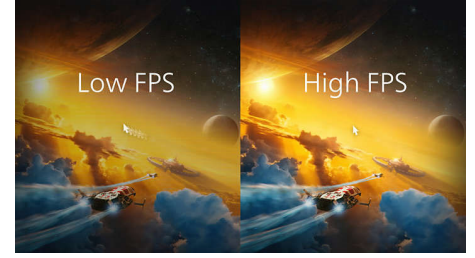

Up to 6,000 FPS refresh rate

Up to 6,000 FPS refresh rate for quick action