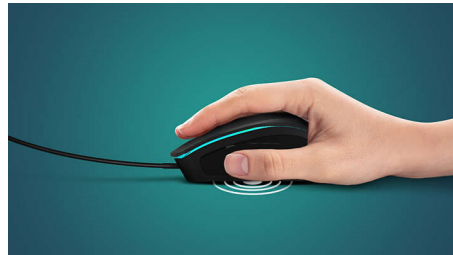

Return rate 500Hz

Return rate (Polling rate): 500Hz