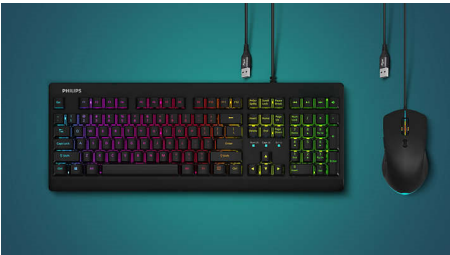

Braided cord

Braided cord for a longer lasting upgraded look