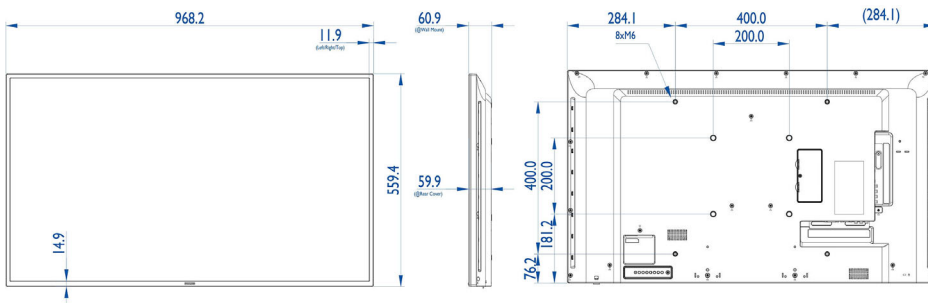

Dimensions

- Set Width: 968.2 mm
- Product weight: 8.70 kg
- Set Height: 559.4 mm
- Set Depth: 59.9 mm
- Set Width (inch): 38.12 inch
- Set Height (inch): 22.02 inch
- Wall Mount: 400 x 400mm, 200x200 mm, M6
- Set Depth (inch): 2.36 inch
- Bezel width: 11.9 (TLR) / 14.9 (B) mm
- Product weight (lb): 19.18 lb

Operating conditions

- Temperature range (operation): 5 ~ 40 °C
- MTBF: 50,000 hour(s)
- Relative humidity: 20 ~ 80 %
- Temperature range (storage): -20 ~ 60 °C

Multimedia Applications

- USB Playback Video: 3G2, 3GP, ASF, ASX, AVI, DAT, F4V, FLV, M2TS, M4V, MK3D, MKV, MOV, MP4, MPE, MPEG, MPG, MTS, QT, TRP, TS, TTS, VOB, WEBM, WMV, Xvid
- USB Playback Picture: BMP, GIF, JPEG, JPG
- USB Playback Audio: AAC, AC3, AIF, AIFF, AMR, EC3, M4A, MP3, OGA, OGG, WAV, WMA

Accessories

- Included accessories: AC Power Cord, RS232 cable, VGA cable, Remote Control, Batteries for remote control, User manual on CD-ROM, Quick start guide

Miscellaneous

- On-Screen Display Languages: English, French, German, Italian, Polish, Russian, Spanish, Turkish, Simplified Chinese, Traditional Chinese
- Warranty: 3 year warranty
- Regulatory approvals: CE, CCC, UL/cUL, C-Tick, BSMI, CB, GOST, CECP, EPA

Issue date 2024-03-24

Version: 3.1.1

EAN: 87 12581 73400 8

© 2024 Koninklijke Philips N.V.
All Rights reserved.

Specifications are subject to change without notice.
Trademarks are the property of Koninklijke Philips N.V.
or their respective owners.

www.philips.com