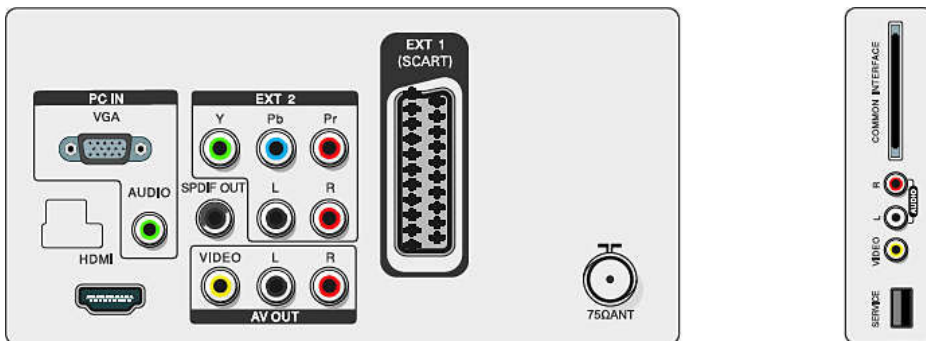

## Accessories

- Included accessories: Table top stand, Power cord, Quick start guide, User Manual, Remote Control, Batteries for remote control

Issue date 2024-03-25

Version: 3.0.5

EAN: 87 12581 49406 3

© 2024 Koninklijke Philips N.V.  
All Rights reserved.