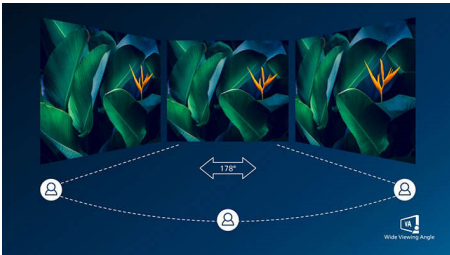

PHILIPS

Highlights

USB-C Docking with RJ45

Simplify all peripherals from monitor to PC using one-cable-docking USB Type-C connector, includes networking, high resolution video output from PC to monitor, and surfing on Internet without an additional network cable, even without LAN port on your notebook. RJ45 connection through USB-C offers a fast and secure connection when needed. Getting the fastest data speeds allows you to transfer data from a HDD to your PC faster than ever. Additionally, USB-C with power delivery can even enable you to power and charge your notebook from the monitor, eliminating the need for extra power cables.

VA display

Philips VA LED display uses an advanced multi-domain vertical alignment technology which gives you super-high static contrast ratios for extra vivid and bright images. While standard office applications are handled with ease, it is especially suitable for photos, web-browsing, movies, gaming, and demanding graphical applications. It's optimized pixel management technology gives you 178/178 degree extra wide viewing angle, resulting in crisp images.