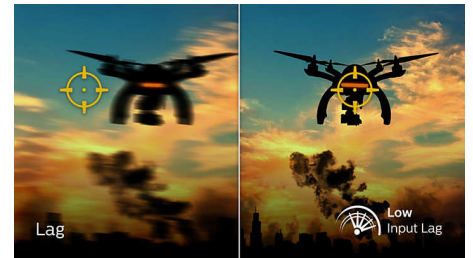

Low Input Lag

Input lag is the amount of time that elapses between performing an action with connected devices and seeing the result on screen. Low input lag reduces the time delay between entering a command from your devices to monitor, greatly improving play on twitch-sensitive video games, particularly important for playing fast-paced, competitive games.