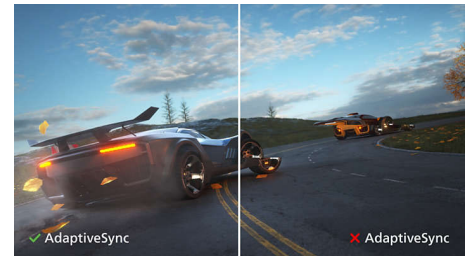

Adaptive-Sync technology

Gaming shouldn't be a choice between choppy gameplay or broken frames. Get fluid, artefact-free performance at virtually any frame rate with Adaptive-Sync technology, smooth quick refresh and ultra-fast response time.