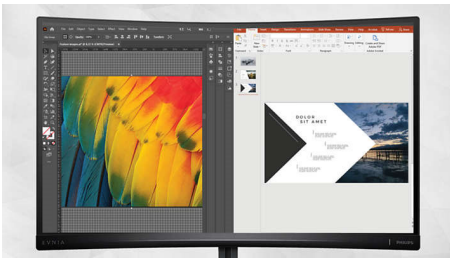

MultiView technology

With the ultra-high resolution Philips MultiView display, you can now experience a world of connectivity. MultiView enables active dual connect and view so that you can work with multiple devices like a PC and notebook simultaneously, for complex multitasking.