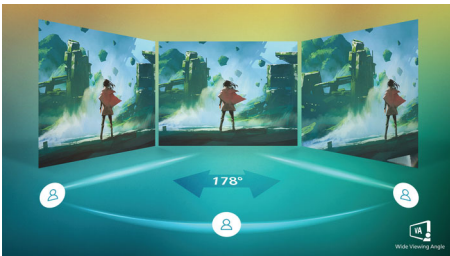

Get comfortable

- LowBlue Mode for easy on-the-eyes productivity
- Less eye fatigue with Flicker-free technology

PHILIPS

Highlights

Curved display design

Desktop monitors offer a personal user experience, which suits a curve design very well. The curved screen provides a pleasant yet subtle immersion effect, which focuses on you at the center of your desk.

VA display

Philips VA LED display uses an advanced multi-domain vertical alignment technology which gives you super-high static contrast ratios for extra vivid and bright images. While standard office applications are handled with ease, it is especially suitable for photos, web-browsing, movies, gaming, and demanding graphical applications. It's optimized pixel management technology gives you 178/178 degree extra wide viewing angle, resulting in crisp images.

Specifications

Picture/Display

- LCD panel type: VA LCD
- Backlight type: W-LED system
- Panel Size: 31.5 inch / 80 cm
- Display Screen Coating: Anti-Glare, 3H, Haze 25%
- Effective viewing area: 698.4 (H) x 392.9 (V) mm - at a 1500R curvature*
- Aspect ratio: 16:9
- Optimum resolution: 1920 x 1080 @ 165 Hz
- Pixel Density: 70 PPI
- Response time (typical): 1 ms (MPRT)
- Brightness: 250 cd/m²
- SmartContrast: Mega Infinity DCR
- Contrast ratio (typical): 3000:1
- Pixel pitch: 0.364 x 0.364 mm
- Viewing angle: 178° (H) / 178° (V), @ C/R > 10
- Color gamut (typical): NTSC 105%*, sRGB 122%*
- Display colors: 16.7 M
- Scanning Frequency: 30 - 160 kHz (H) / 48 - 165 Hz (V)
- Flicker-free
- LowBlue Mode
- sRGB
- AMD FreeSync™ technology: Premium