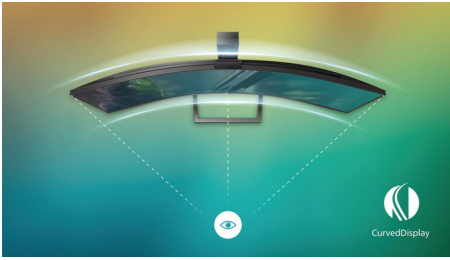

Design to enhance the senses

- Curved display design for more immersive experience

Expand your viewing experience

- VA display delivers awesome images with wide viewing angles
- 16:9 Full HD display for crisp detailed images
- Ultra Wide-Color wider range of colors for a vivid picture

Get comfortable

- LowBlue Mode for easy on-the-eyes productivity
- Less eye fatigue with Flicker-free technology

PHILIPS

Highlights

Curved display design

Desktop monitors offer a personal user experience, which suits a curve design very well. The curved screen provides a pleasant yet subtle immersion effect, which focuses on you at the center of your desk.

VA display

Philips VA LED display uses an advanced multi-domain vertical alignment technology which gives you super-high static contrast ratios for extra vivid and bright images. While standard office applications are handled with ease, it is especially suitable for photos, web-browsing, movies, gaming, and demanding graphical applications. It's optimized pixel management technology gives you 178/178 degree extra wide viewing angle, resulting in crisp images.